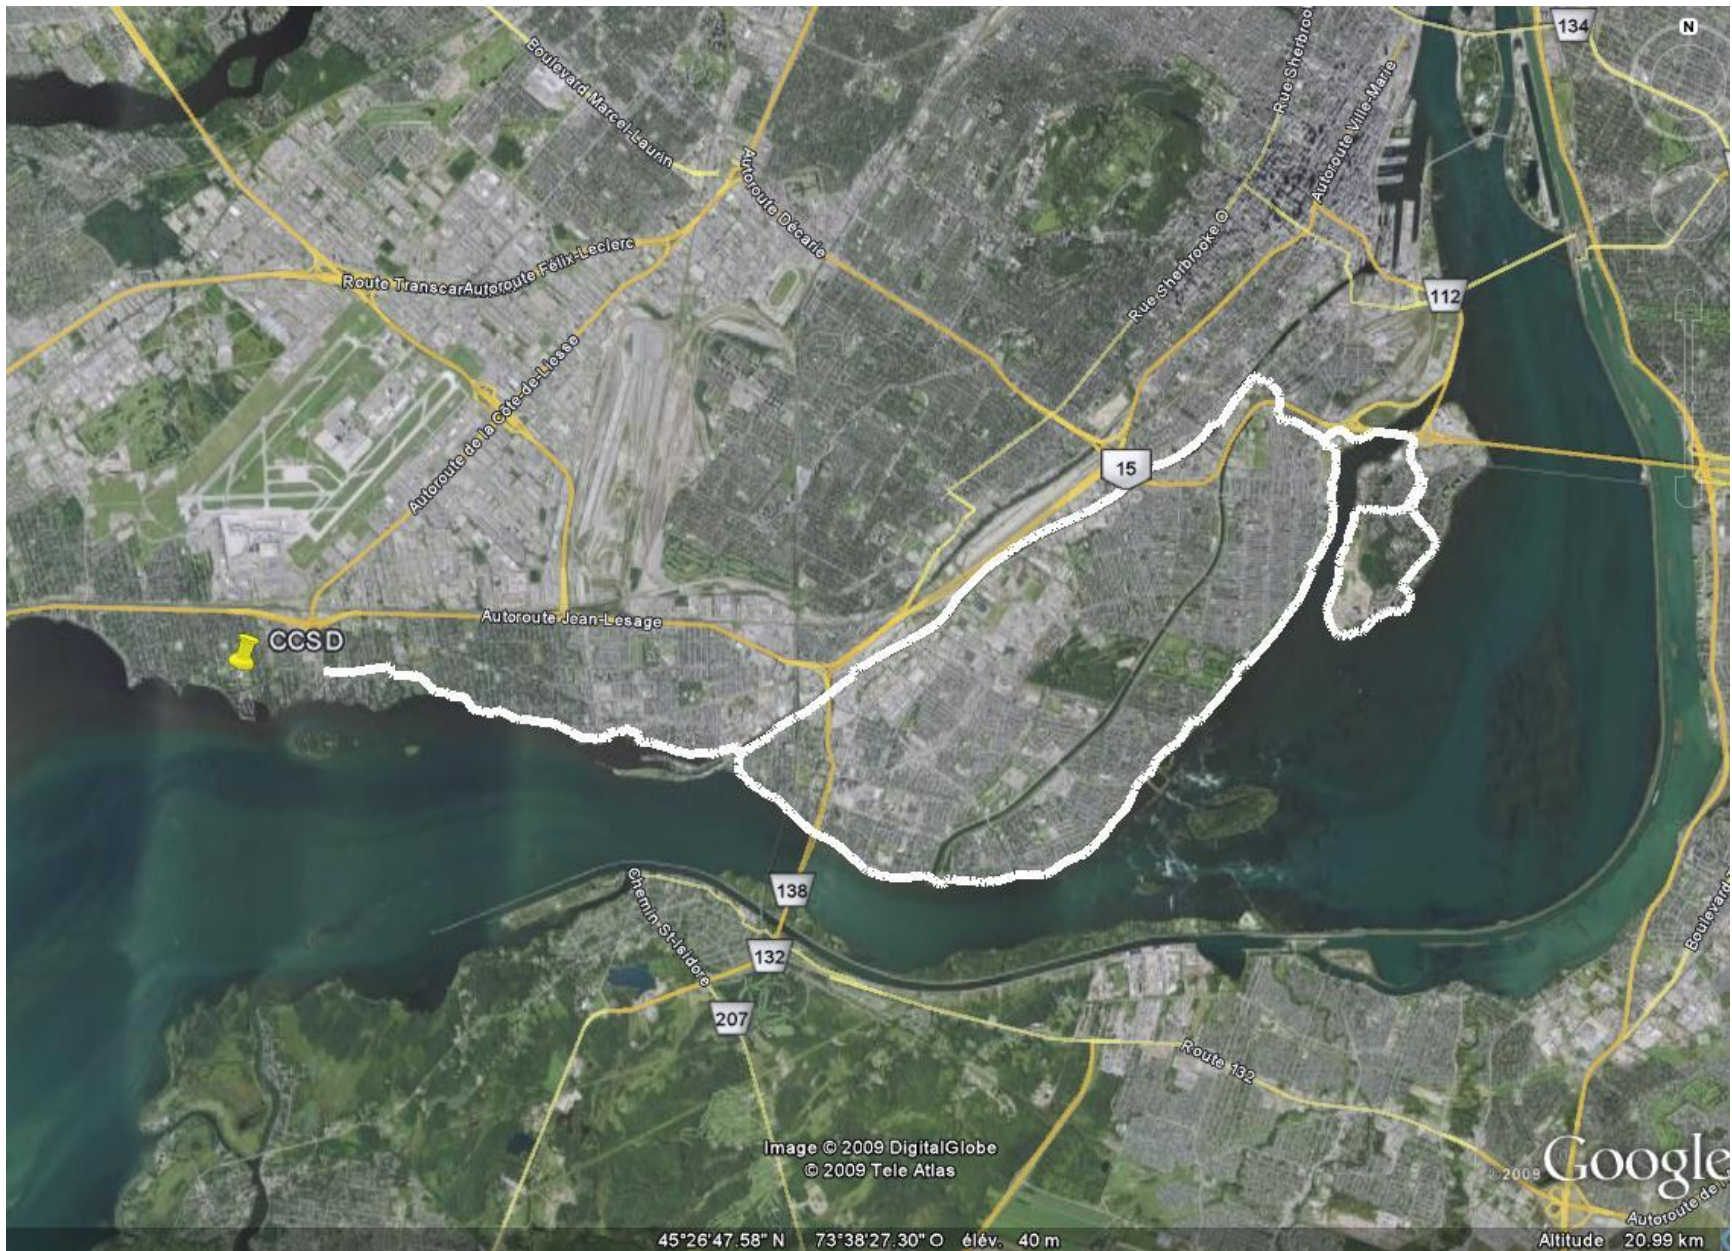

Île des Soeurs 18:30 48,5 Km

Summary: 48.1 kilometers (3 hours, 30 minutes)

Time	Km	Instruction	For	Toward
06:30	0.0	Depart Départ-Arrivée CCSD [1335 Chemin Bord-du-Lac, Dorval QC] on Lakeshore Dr [Chemin Bord-du-Lac] (East)	2.7 km	
06:42	2.7	Bear RIGHT (South-East) onto Boulevard St-Joseph	3.9 km	
06:58	6.6	At Le Musée du Commerce de la Fourrure [1255 Boulevard St-Joseph, Lachine, QC, (514) 637-7433], stay on Boulevard St-Joseph (East)	0.5 km	

07:01	7.1	Bear RIGHT (East) onto Chemin du Musée	0.6 km	
07:04	7.7	Continue (South-East) on Boulevard Lasalle	3.4 km	
07:19	11.2	At Les Descentes Sur le St-Laurent [8912 Boulevard Lasalle, Lasalle, QC, (514) 767-2230], stay on Boulevard Lasalle (East)	8.0 km	
07:53	19.1	At Auditorium de Verdun [4110 Boulevard Lasalle, Verdun, QC, (514) 765-7130], stay on Boulevard Lasalle (North)	0.6 km	
07:56	19.7	Bear RIGHT (North) onto Rue Wellington	70 m	
07:57	19.8	Turn RIGHT (East) onto Local road(s)	0.5 km	
07:59	20.3	Continue (North-East) on Ramp	0.3 km	AUT-15 / AUT-20
08:00	20.6	Continue (East) on Aut-15 [Aut-20]	0.9 km	
08:03	21.5	Bear RIGHT (South-East) onto Ramp	0.1 km	Île des Soeurs
08:04	21.7	Bear LEFT (South) onto Boulevard de l'Île-des-Soeurs	0.2 km	
08:05	21.8	Turn RIGHT (West) onto Chemin du Golf	1.2 km	
08:10	23.0	At near Verdun, stay on Chemin du Golf (East)	0.1 km	
08:11	23.1	Continue (East) on Boulevard Marguerite-Bourgeoys	0.4 km	
08:13	23.6	Continue (East) on Boulevard de l'Île-des-Soeurs	1.3 km	

09:26	40.5	At Rue St-Patrick, Lasalle QC, stay on Rue St-Patrick (West)	70 m
09:27	40.6	Turn RIGHT (North) onto Chemin du Musée	0.4 km
09:29	41.0	Bear LEFT (West) onto Boulevard St-Joseph	4.3 km
09:48	45.3	Bear LEFT (West) onto Lakeshore Dr [Chemin Bord-du-Lac]	2.7 km
10:00	48.1	Arrive Départ-Arrivée CCSD [1335 Chemin Bord-du-Lac, Dorval QC]	

SUMMARY

Driving distance: 48.1 kilometers
 Trip duration: 3 hours, 30 minutes
 Driving time: 3 hours, 30 minutes
 Cost: \$0,00