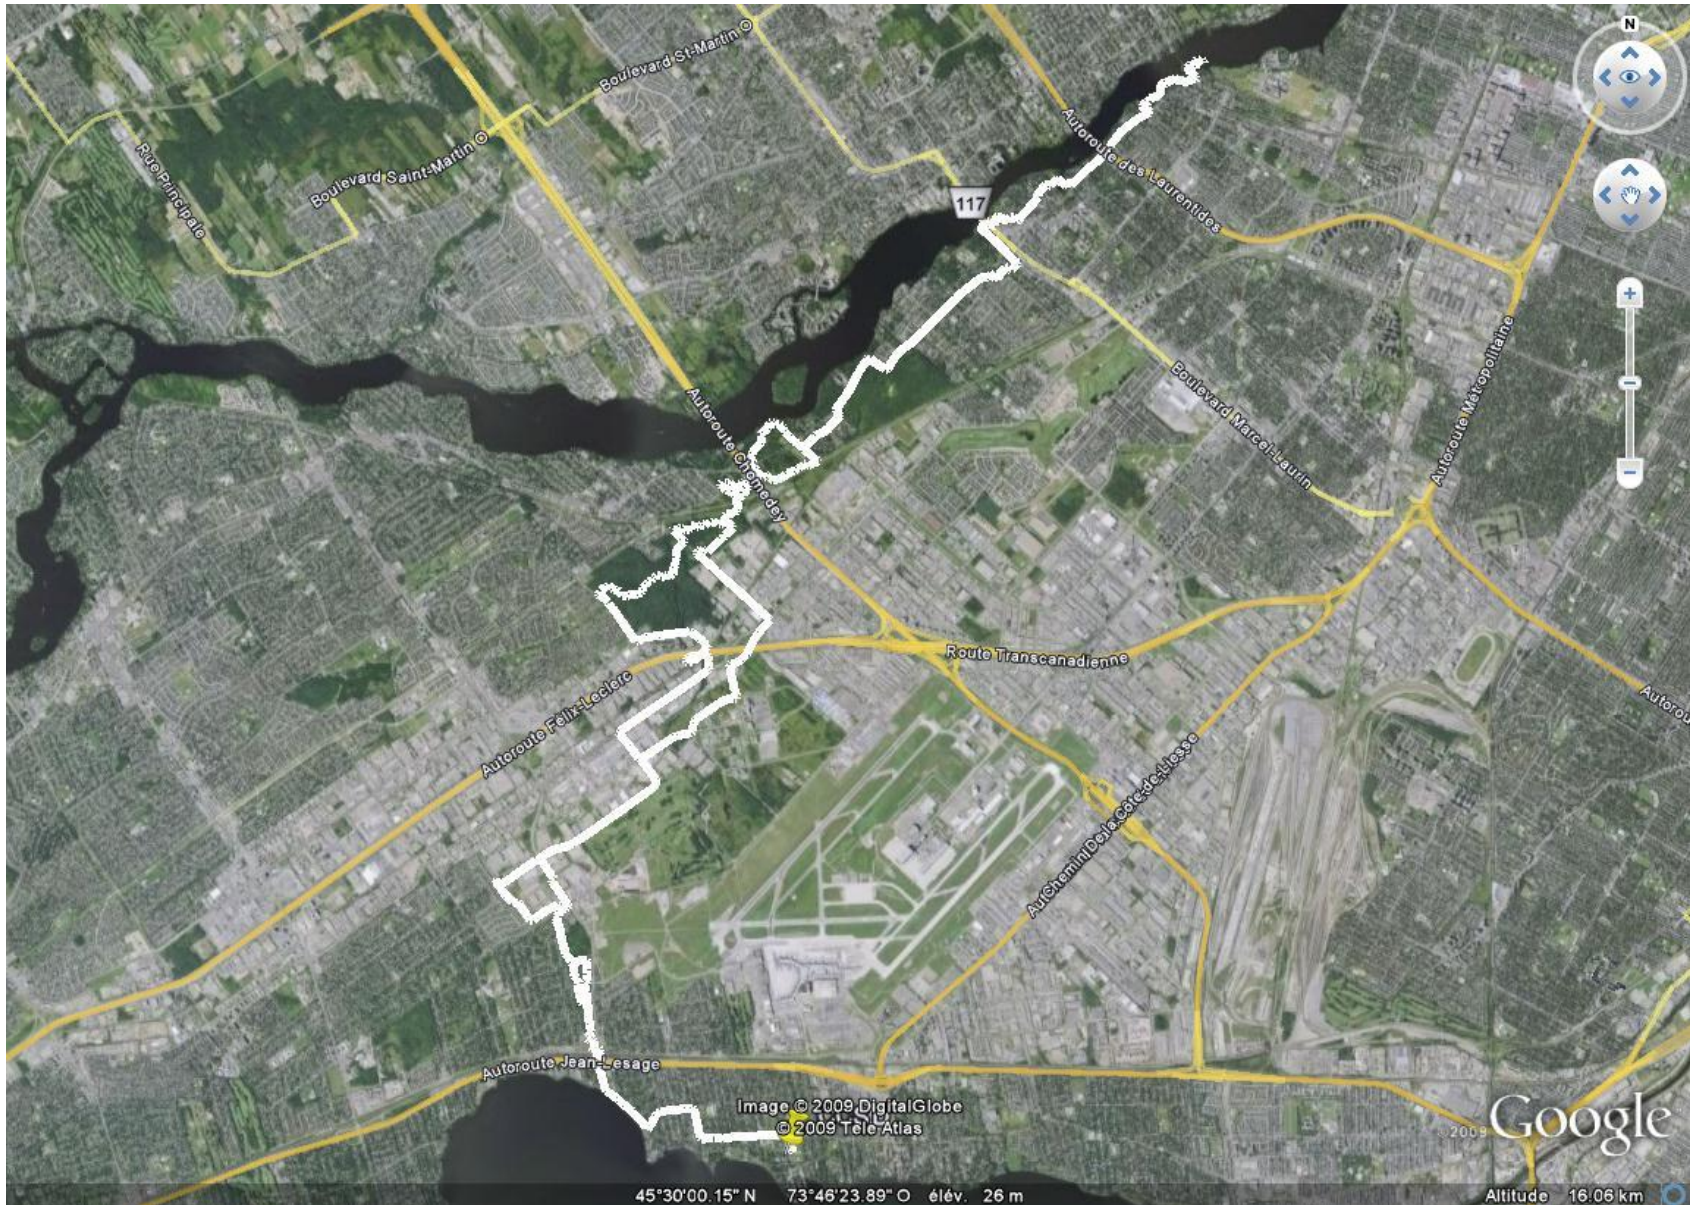

Île Perry 45,7 Km

Summary: 39.9 kilometers (1 hour, 59 minutes)

Time	Km	Instruction	For	Toward
06:30	0.0	Depart 1335 Chemin Bord-du-Lac, Dorval QC [1335 Chemin Bord-du-Lac, Dorval QC] on Lakeshore Dr [Chemin Bord-du-Lac] (West)	2.2 km	
06:36	2.2	Bear LEFT (West) onto Lakeshore Rd [Chemin Bord-du-Lac]	0.3 km	
06:37	2.5	Bear RIGHT (North) onto Lakebreeze Ave	0.3 km	
06:38	2.8	Continue (East) on Ramp	0.3 km	

06:39	3.0	Bear RIGHT (North) onto Boulevard des Sources [Des Sources Blvd]	2.3 km
06:45	5.3	Turn RIGHT (East) onto Avenue de l' Aviation [Chemin de l' Aviation]	1.5 km
06:49	6.9	At 2207 Avenue de l'Aviation, Dorval QC, continue (North) on Avenue André	0.3 km
06:51	7.2	Turn RIGHT (North-East) onto Chemin St-François	0.3 km
06:52	7.5	Continue (North-East) on Rue Frédérick-Banting	0.3 km
06:53	7.8	Turn LEFT (North) onto Avenue Marie-Curie	0.6 km
06:55	8.5	At roundabout, take the SECOND exit	50 m
06:55	8.5	Exit roundabout onto Boulevard Alfred-Nobel	30 m
06:55	8.6	At Blvd Alfred-Nobel, St-Laurent QC, stay on Boulevard Alfred-Nobel (North)	0.3 km
06:57	8.9	Turn RIGHT (East) onto Boulevard Hymus [Hymus Blvd]	0.3 km
06:58	9.2	Continue (North) on Boulevard Henri-Bourassa (W)	1.5 km
07:03	10.6	Turn LEFT (North-West) onto Rue Valiquette	0.3 km
07:04	10.9	Turn RIGHT (North-West) onto Boulevard Pitfield	1.2 km
07:08	12.1	Turn RIGHT (East) onto Boulevard Gouin W	1.6 km
07:12	13.7	At Collège Ste-Marcelline [9155 Boulevard Gouin W, Montréal, QC, (514) 334-9651], stay on Boulevard Gouin W	5.0 km

SUMMARY

Driving distance: 39.9 kilometers

Trip duration: 1 hour, 59 minutes

Driving time: 1 hour, 59 minutes

Cost: \$0,00