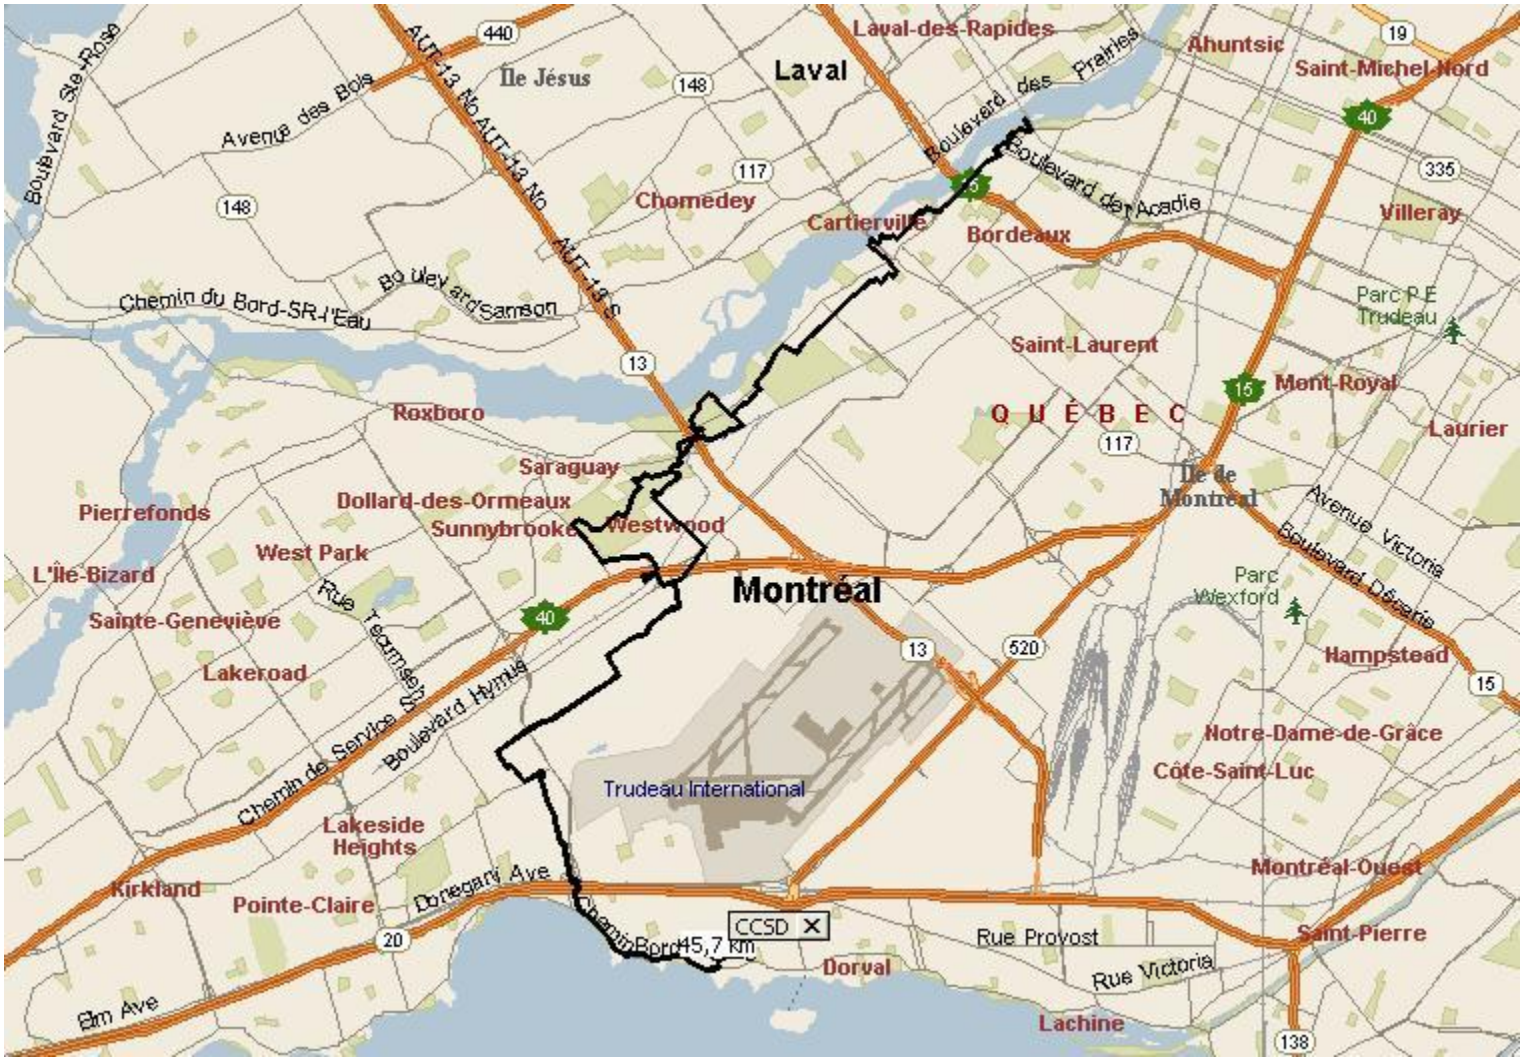

Île Perry 45,7 Km

Summary: 39.9 kilometers (1 hour, 59 minutes)

Time	Km	Instruction	For	Toward
06:30	0.0	Depart 1335 Chemin Bord-du-Lac, Dorval QC [1335 Chemin Bord-du-Lac, Dorval QC] on Lakeshore Dr [Chemin Bord-du-Lac] (West)	2.2 km	
06:36	2.2	Bear LEFT (West) onto Lakeshore Rd [Chemin Bord-du-Lac]	0.3 km	
06:37	2.5	Bear RIGHT (North) onto Lakebreeze Ave	0.3 km	
06:38	2.8	Continue (East) on Ramp	0.3 km	

06:39	3.0	Bear RIGHT (North) onto Boulevard des Sources [Des Sources Blvd]	2.3 km
06:45	5.3	Turn RIGHT (East) onto Avenue de l' Aviation [Chemin de l' Aviation]	1.5 km
06:49	6.9	At 2207 Avenue de l'Aviation, Dorval QC, continue (North) on Avenue André	0.3 km
06:51	7.2	Turn RIGHT (North-East) onto Chemin St-François	0.3 km
06:52	7.5	Continue (North-East) on Rue Frédérick-Banting	0.3 km
06:53	7.8	Turn LEFT (North) onto Avenue Marie-Curie	0.6 km
06:55	8.5	At roundabout, take the SECOND exit	50 m
06:55	8.5	Exit roundabout onto Boulevard Alfred-Nobel	30 m
06:55	8.6	At Blvd Alfred-Nobel, St-Laurent QC, stay on Boulevard Alfred-Nobel (North)	0.3 km
06:57	8.9	Turn RIGHT (East) onto Boulevard Hymus [Hymus Blvd]	0.3 km
06:58	9.2	Continue (North) on Boulevard Henri-Bourassa (W)	1.5 km
07:03	10.6	Turn LEFT (North-West) onto Rue Valiquette	0.3 km
07:04	10.9	Turn RIGHT (North-West) onto Boulevard Pitfield	1.2 km
07:08	12.1	Turn RIGHT (East) onto Boulevard Gouin W	1.6 km
07:12	13.7	At Collège Ste-Marcelline [9155 Boulevard Gouin W, Montréal, QC, (514) 334-9651], stay on Boulevard Gouin W	5.0 km

SUMMARY

Driving distance: 39.9 kilometers

Trip duration: 1 hour, 59 minutes

Driving time: 1 hour, 59 minutes

Cost: \$0,00