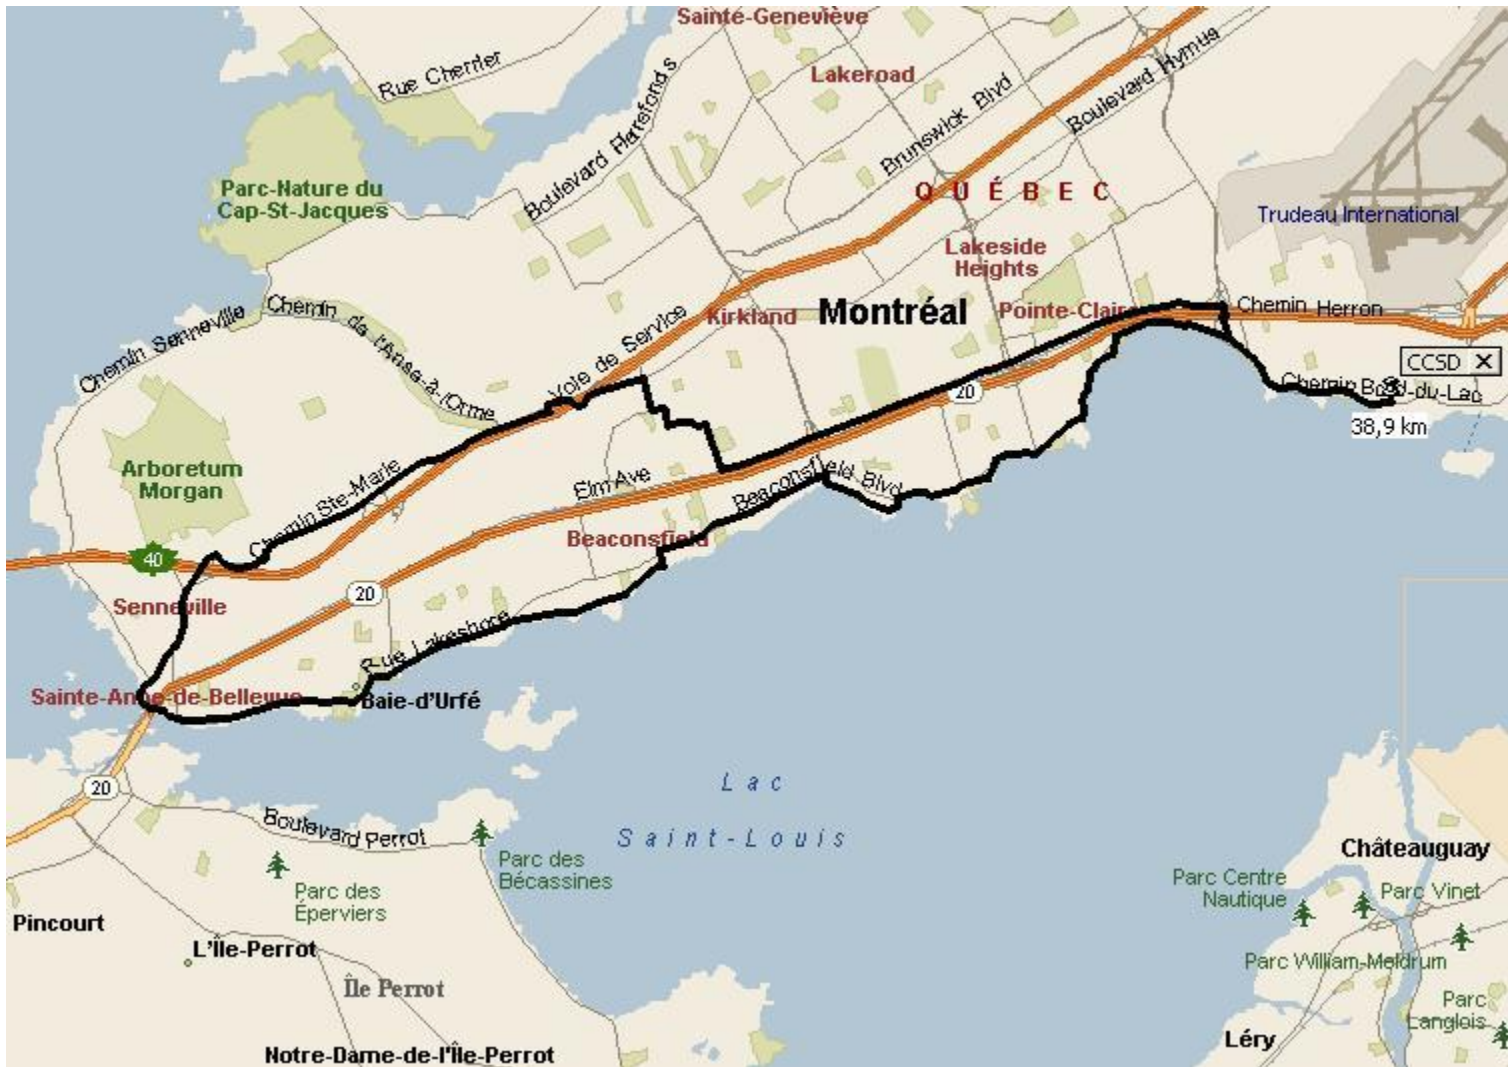

Écomusée 38,9 Km

Summary: 38.9 kilometers (1 hour, 50 minutes)

Time	Km	Instruction	For	Toward
06:30	0.0	Depart CCSD [1335 Chemin Bord-du-Lac, Dorval QC] on Lakeshore Dr [Chemin Bord-du-Lac] (West)	2.3 km	
06:36	2.3	Bear LEFT (West) onto Lakeshore Rd [Chemin Bord-du-Lac]	5.8 km	
06:52	8.0	At Beaconsfield Yacht Club [26 Lakeshore Rd, Beaconsfield, QC, (514) 695-1272], stay on Lakeshore Rd (West)	0.9 km	

Summary: 7.0 kilometers (20 minutes)

Time	Km	Instruction	For	Toward
08:00	0.0	Depart Donegani Ave, Pointe-Claire QC on Donegani Ave (East)	2.9 km	

08:07	2.9	At Valois [176 Donegani Ave, Pointe-Claire, QC], stay on Donegani Ave (East)	0.6 km
08:09	3.5	Turn LEFT (North) onto Chester Ave	40 m
08:10	3.5	Turn RIGHT (East) onto Donegani Ave	0.3 km
08:11	3.8	Bear RIGHT (South) onto Boulevard des Sources [Des Sources Blvd]	0.1 km
08:12	3.9	Continue (South) on Ramp	0.4 km
08:13	4.3	Turn RIGHT (South) onto Avenue Lake	0.5 km
08:14	4.9	Turn LEFT (South-East) onto Lakeshore Dr [Chemin Bord-du-Lac]	2.1 km
08:20	7.0	Arrive CCSD [1335 Chemin Bord-du-Lac, Dorval QC]	