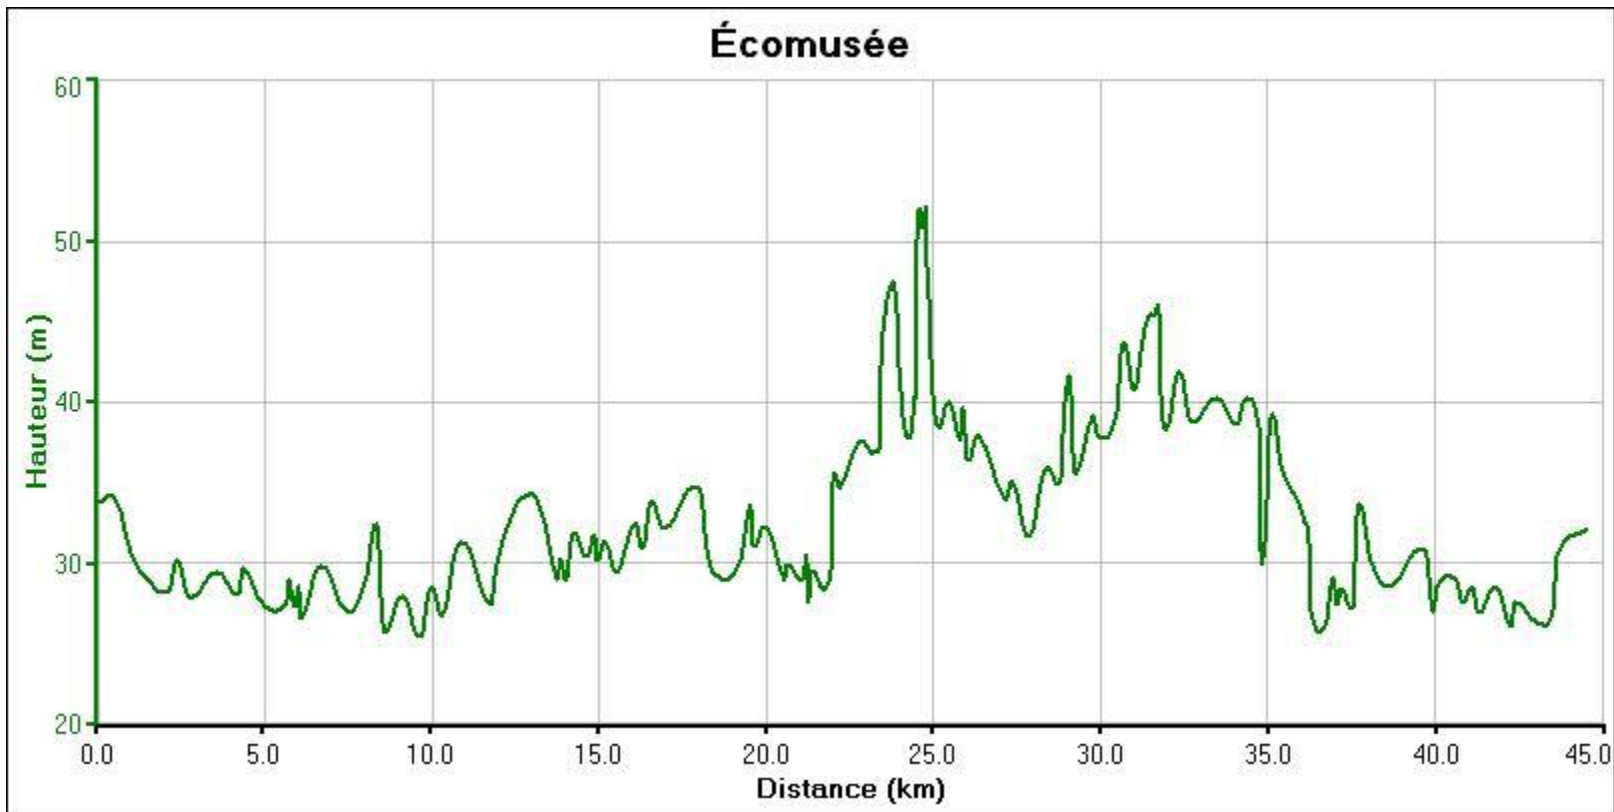

Écomusée 38,9 Km

Summary: 38.9 kilometers (1 hour, 50 minutes)

Time	Km	Instruction	For	Toward
06:30	0.0	Depart CCSD [1335 Chemin Bord-du-Lac, Dorval QC] on Lakeshore Dr [Chemin Bord-du-Lac] (West)	2.3 km	
06:36	2.3	Bear LEFT (West) onto Lakeshore Rd [Chemin Bord-du-Lac]	5.8 km	
06:52	8.0	At Beaconsfield Yacht Club [26 Lakeshore Rd, Beaconsfield, QC, (514) 695-1272], stay on Lakeshore Rd (West)	0.9 km	

06:54	8.9	At near Beaconsfield, bear RIGHT (North-West) onto Boulevard St-Charles	0.1 km
06:55	9.1	Turn LEFT (West) onto Beaconsfield Blvd	2.3 km
07:01	11.4	Turn LEFT (South) onto Neveu Ave	0.2 km
07:02	11.6	At near Beaconsfield, bear RIGHT (South-West) onto Lakeshore Rd	2.0 km
07:08	13.6	Continue (West) on Rue Lakeshore	1.6 km
07:12	15.3	At Hôtel de Ville Baie d'Urfé [20410 Rue Lakeshore, Baie-d'Urfé, QC, (514) 457-5324], stay on Rue Lakeshore (South-West)	1.6 km
07:17	16.9	Continue (West) on Chemin Lakeshore	0.9 km
07:19	17.8	Bear RIGHT (West) onto Rue Ste-Anne	0.7 km
07:21	18.4	At Hôtel de Ville Ste-Anne-de-Bellevu [109 Rue Ste-Anne, Ste-Anne-de-Bellevue, QC, (514) 457-5500], stay on Rue Ste-Anne (North-West)	1.0 km
07:24	19.4	At École St-Georges [300 Rue Ste-Anne, Senneville, QC, (514) 457-3940], stay on Rue Ste-Anne (North-East)	0.2 km
07:25	19.6	Continue (North-East) on Avenue Pacific	40 m
07:25	19.6	Bear LEFT (North) onto Boulevard des Anciens-Combattants	1.5 km
07:29	21.1	Continue (South-East) on Chemin Ste-Marie	0.9 km
07:31	22.1	At Écomusée [21125 Chemin Ste-Marie,	3.8