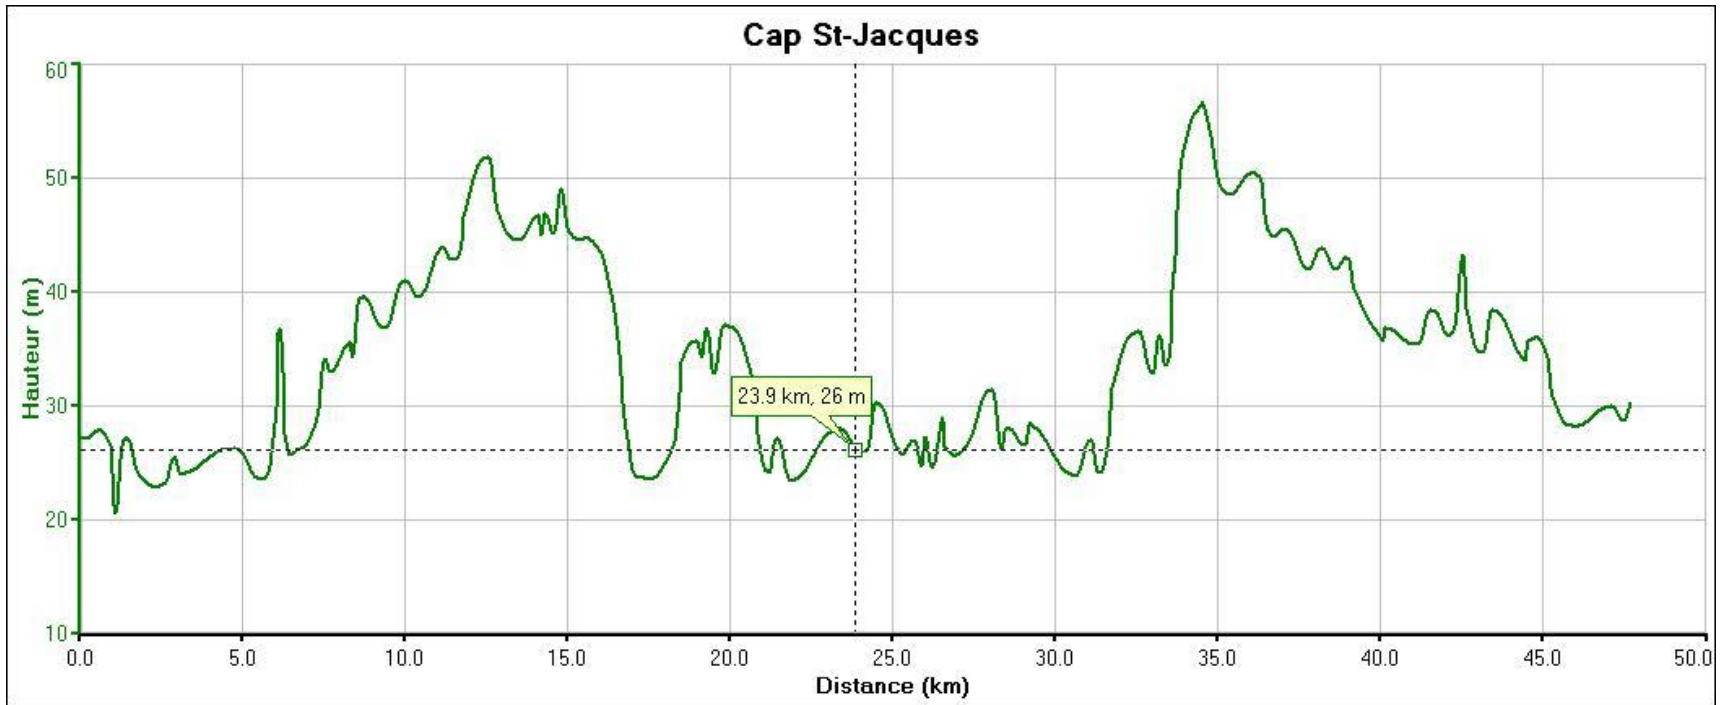

Cap St-Jacques 18:30 41,9 Km

Time	Km	Instruction	For	Toward
06:30	0.0	Depart Départ-Arrivée CCSD [1335 Chemin Bord-du-Lac, Dorval QC] on Lakeshore Dr [Chemin Bord-du-Lac] (West)	2.3 km	
06:40	2.3	Bear LEFT (West) onto Lakeshore Rd [Chemin Bord-du-Lac]	0.3 km	
06:42	2.6	Bear RIGHT (North) onto Church Ave	0.3 km	
06:43	2.9	Continue (East) on Ramp	0.3 km	
06:44	3.1	Bear RIGHT (North) onto Avenue Vincennes	2.3 km	

06:54	5.5	Turn LEFT (West) onto Avenue de l' Aviation [Chemin de l' Aviation]	0.5 km
06:57	6.0	Turn RIGHT (North-West) onto Avro St	90 m
06:57	6.1	At Avenue Les Canots, Pointe-Claire QC, turn LEFT (South-West) onto Avenue Les Canots [Les Canots Ave]	0.5 km
07:00	6.6		0.1 km
07:01	6.7		0.3 km
07:02	7.0		0.5 km
07:05	7.5	Turn RIGHT (North-West) onto Winthrop Ave	90 m
07:05	7.5	At École St-Louis [151 Winthrop Ave, Pointe-Claire, QC, continue West on Winthrop Ave	0.2 km
07:07	7.7	Turn LEFT (South-West) onto Boulevard Hymus [Hymus Blvd]	1.0 km
07:11	8.8	Continue (West) on Local road(s)	0.1 km
07:12	8.9	Bear RIGHT (North) onto Boulevard St-Jean	0.8 km
07:16	9.7		10 m
07:16	9.7		70 m
07:17	9.8		0.3 km
07:18	10.0		0.3

			km
07:19	10.3		40 m
07:20	10.4	Bear LEFT (West) onto Boulevard Brunswick [Brunswick Blvd]	0.3 km
07:21	10.6	At 486 Blvd Brunswick, Pointe-Claire QC, turn RIGHT (North) onto Avenue Plymouth	50 m
07:22	10.7	Turn RIGHT (North-East) onto Portsmouth St	60 m
07:22	10.7	Turn LEFT (North) onto Avenue Glenforest	0.1 km
07:24	10.9	Turn LEFT (North-West) onto Hermitage Ave	0.2 km
07:24	11.1	Arrive 470 Hermitage Ave, Pointe-Claire QC	