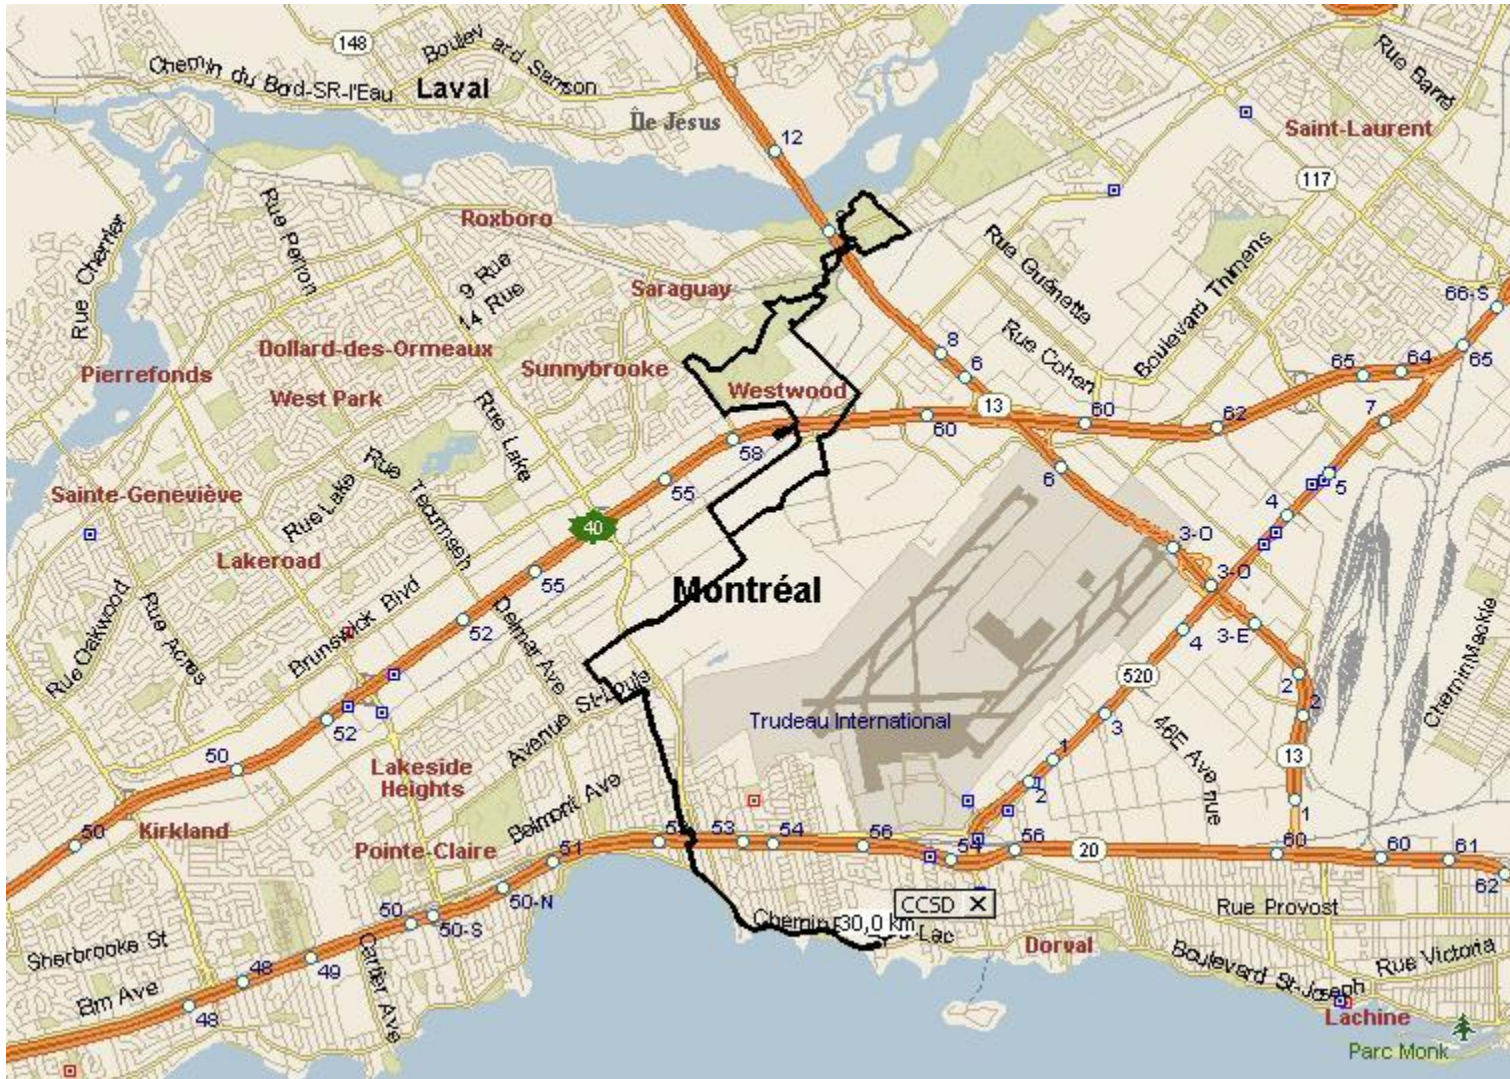

Bois de Liesse 18:30 34,5 Km

Summary: 27,9 kilometers (2 hours, 10 minutes)

Time	Km	Instruction	For	Toward
18:30	0,0	Depart CCSD [1335 Chemin Bord-du-Lac, Dorval QC] on Lakeshore Dr [Chemin Bord-du-Lac] (West)	2,3 km	
18:40	2,3	Bear LEFT (West) onto Lakeshore Rd [Chemin Bord-du-Lac]	0,3 km	
18:42	2,6	Bear RIGHT (North) onto Lakebreeze Ave	0,3 km	
18:43	2,9	Continue (East) on Ramp	0,3 km	
18:44	3,1	Bear RIGHT (North) onto Boulevard des Sources [Des Sources Blvd]	2,3 km	
18:54	5,5	At 2097 des Sources Blvd, Pointe-Claire QC, turn RIGHT (East) onto Avenue de l' Aviation [Chemin de l' Aviation]	1,4 km	
19:00	6,9	At 2221 Avenue de l'Aviation, Dorval QC, stay on Avenue de l' Aviation (East)	80 m	
19:01	7,0	Continue (North) on Avenue André	0,3 km	
19:03	7,3	Turn RIGHT (North-East) onto Chemin St-François	0,3 km	
19:04	7,6	Continue (North-East) on Rue Frédérick-Banting	0,3 km	
19:06	7,9	Turn LEFT (North) onto Avenue Marie-Curie	0,6 km	
19:09	8,5	At Avenue Marie-Curie, St-Laurent QC, stay on Avenue Marie-Curie (East)	30 m	
19:09	8,6	At roundabout, take the SECOND exit	50 m	
19:09	8,6	Exit roundabout onto Boulevard Alfred-Nobel	0,4 km	

SUMMARY

Driving distance: 27,9 kilometers
Trip duration: 2 hours, 10 minutes
Driving time: 2 hours, 8 minutes
Cost: 0,00 \$