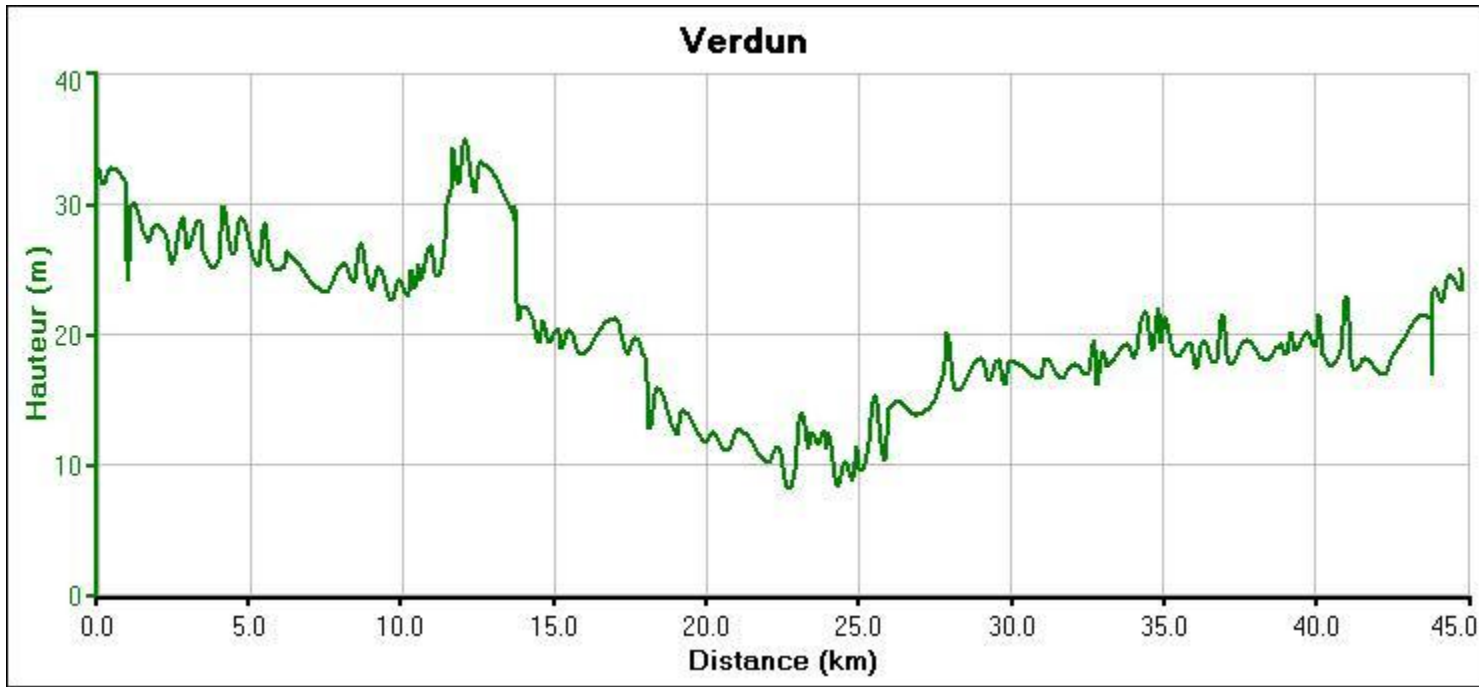

Verdun 38,5 Km

Summary: 38,4 kilometers (2 hours, 48 minutes)

Time	Km	Instruction	For	Toward
18:30	0,0	Depart CCSD [1335 Chemin Bord-du-Lac, Dorval QC] on Lakeshore Dr [Chemin Bord-du-Lac] (East)	2,7 km	
18:42	2,7	Bear RIGHT (South-East) onto Boulevard St-Joseph	4,3 km	
19:01	7,1	Bear RIGHT (East) onto Chemin du Musée	0,4 km	
19:02	7,5	At 22 Chemin du Musée, Lasalle QC, stay on Chemin du Musée (South)	0,3 km	
19:04	7,7	Continue (South-East) on Boulevard Lasalle	3,4 km	

19:19	11,2	At Les Descentes Sur le St-Laurent [8912 Boulevard Lasalle, Lasalle, QC, (514) 767-2230], stay on Boulevard Lasalle (East)	7,8 km
19:53	19,0	At 4204 Blvd Lasalle, Verdun QC, stay on Boulevard Lasalle (North)	0,7 km
19:56	19,7	Bear RIGHT (North) onto Rue Wellington	70 m
19:57	19,8	Turn RIGHT (East) onto Local road(s)	0,4 km
19:59	20,2	At 105 Rue Henri-Duhamel, Verdun QC, bear LEFT (North) onto Rue Henri-Duhamel	0,7 km
20:02	20,9	At 497 Rue Henri-Duhamel, Verdun QC, turn RIGHT (North) onto Boulevard Lasalle	0,2 km
20:03	21,1	Continue (North) on Rue d' Argenson	0,6 km
20:06	21,7	Turn LEFT (South-West) onto Rue St-Patrick	90 m
20:06	21,8	At 2936 Rue St-Patrick, Montréal QC, stay on Rue St-Patrick (South-West)	9,1 km
20:46	30,9	At 22 Chemin du Musée, Lasalle QC, turn RIGHT (North) onto Chemin du Musée	0,4 km
20:48	31,3	Bear LEFT (West) onto Boulevard St-Joseph	4,3 km
21:07	35,6	Bear LEFT (West) onto Lakeshore Dr [Chemin Bord-du-Lac]	2,7 km
21:18	38,4	Arrive CCSD [1335 Chemin Bord-du-Lac, Dorval QC]	

SUMMARY

Driving distance: 38,4 kilometers
Trip duration: 2 hours, 48 minutes
Driving time: 2 hours, 48 minutes
Cost: 0,00 \$