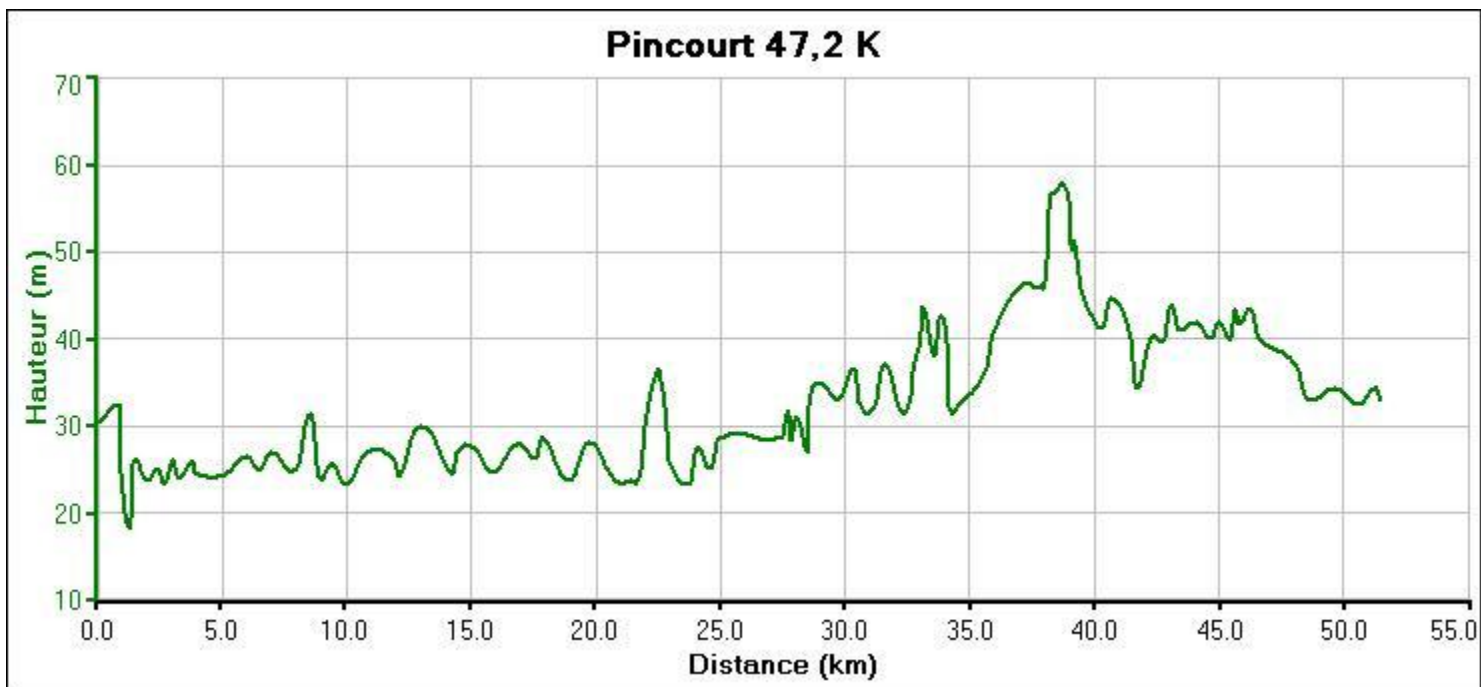

Terrasse-Vaudreuil 47,2 Km

Summary: 23,9 kilometers (1 hour, 43 minutes)

Time	Km	Instruction	For	Toward
18:30	0,0	Depart CCSD [1335 Chemin Bord-du-Lac, Dorval QC] on Lakeshore Dr [Chemin Bord-du-Lac] (West)	2,3 km	
18:40	2,3	Bear LEFT (West) onto Lakeshore Rd [Chemin Bord-du-Lac]	5,8 km	
19:04	8,0	At Beaconsfield Yacht Club [26 Lakeshore Rd, Beaconsfield, QC, (514) 695-1272], stay on Lakeshore Rd (West)	0,9 km	
19:09	8,9	Bear RIGHT (North-West) onto Boulevard St-Charles	0,1 km	

SUMMARY

Driving distance: 23,9 kilometers

Trip duration: 1 hour, 43 minutes

Driving time: 1 hour, 42 minutes

Cost: 0,00 \$

Summary: 17,0 kilometers (1 hour, 11 minutes)

Time	Km	Instruction	For	Toward
20:13	0,0	Depart near Vaudreuil on Boul Cardinal Leger (South)	0,5 km	
20:14	0,5	At 110 Blvd Cardinal Leger, Pincourt QC, turn LEFT (East) onto 5 Av	1,8 km	
20:20	2,4	At 562 Blvd Grand, L'île-Perrot QC, continue (East) on Boul Grand	1,8 km	
20:25	4,2	Bear RIGHT (North) onto HWY-20	0,6 km	
20:27	4,8	Bear LEFT (North) onto Aut-20 [Boulevard Montréal-Toronto]	0,3 km	
20:28	5,1	Continue (North-East) on Ramp	0,2 km	Ste-Anne-de-Bellevue
20:29	5,3	Turn RIGHT (West) onto Rue du Collège	0,2 km	

21:24 17,0 Arrive Avenue Donegani, Pointe-Claire QC

SUMMARY

Driving distance: 17,0 kilometers

Trip duration: 1 hour, 11 minutes

Driving time: 1 hour, 10 minutes

Cost: 0,00 \$

Summary: 7,2 kilometers (32 minutes)

SUMMARY

Driving distance: 7,2 kilometers

Trip duration: 32 minutes

Driving time: 32 minutes

Cost: 0,00 \$