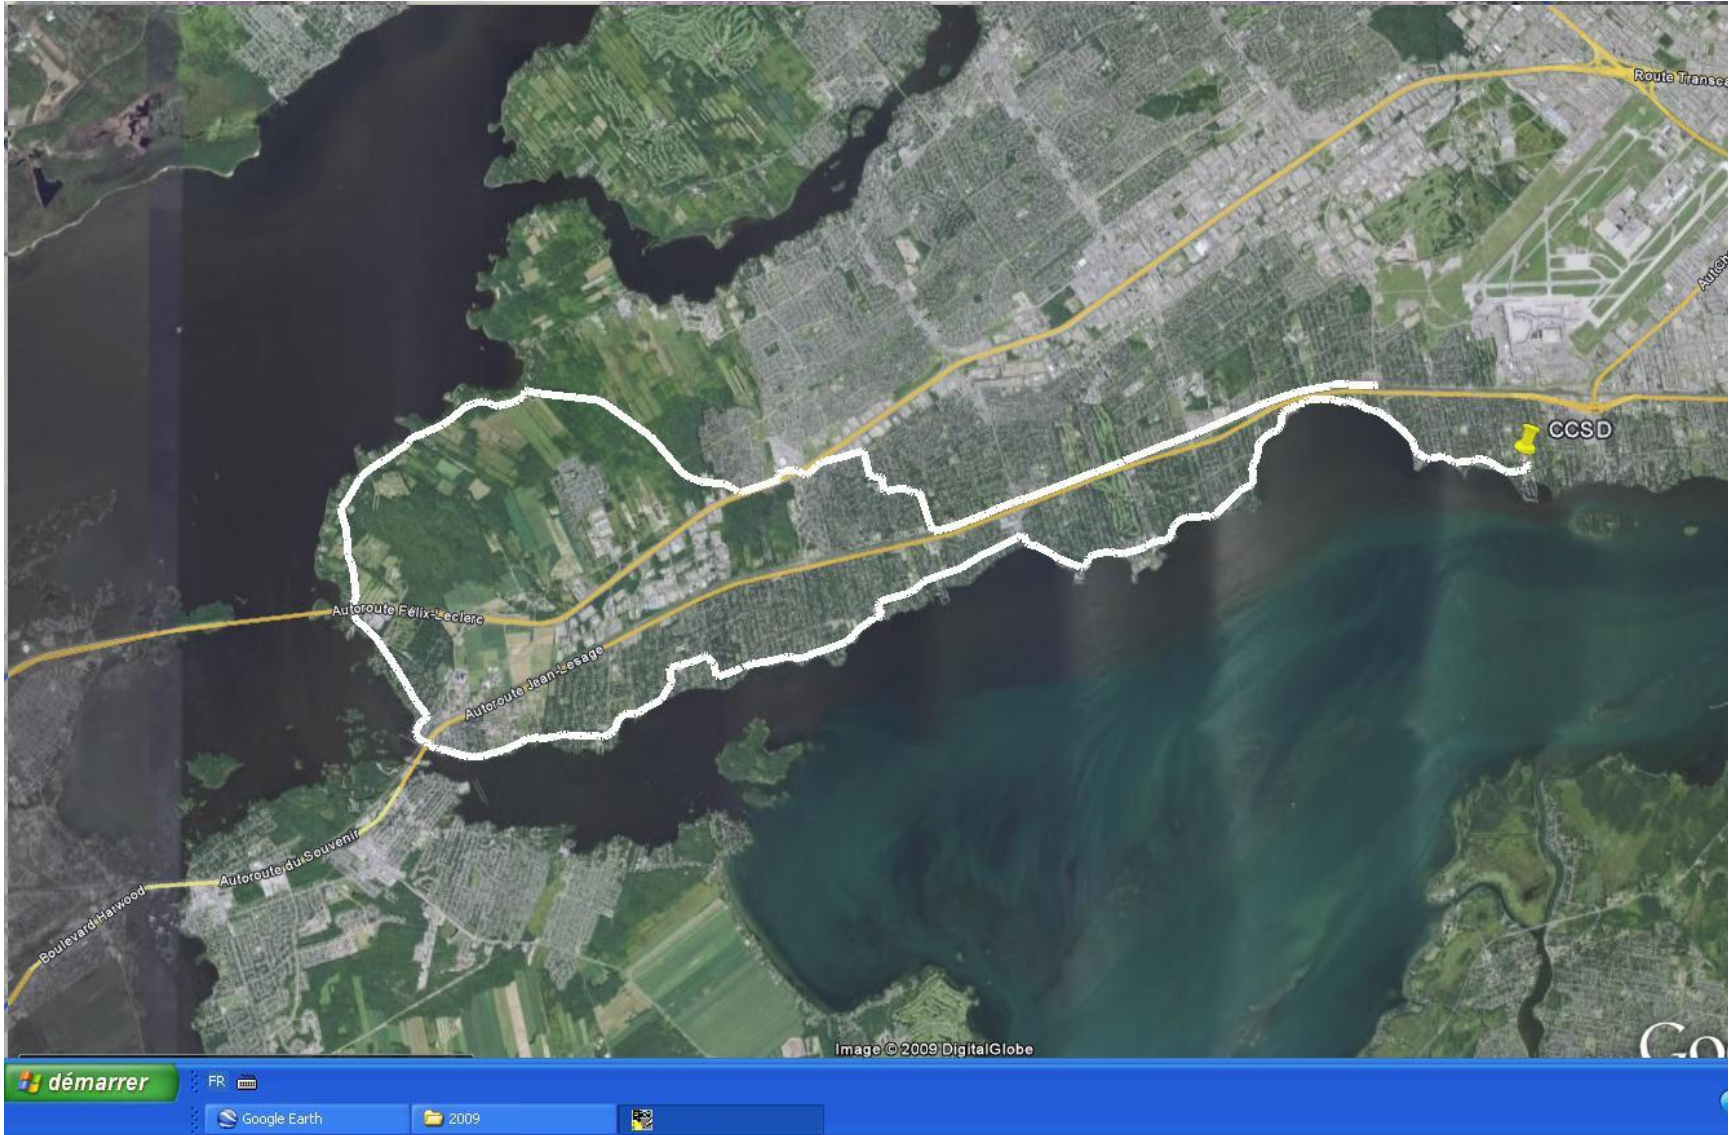

Senneville 43,2 Km

Summary: 35.5 kilometers (2 hours, 29 minutes)

Time	Km	Instruction	For	Toward
06:30	0.0	Depart Centre communautaire Sarto-Desnoyers [1335 Chemin Bord-du-Lac, Dorval QC] on Lakeshore Dr [Chemin Bord-du-Lac] (West)	2.2 km	
06:39	2.2	Bear LEFT (West) onto Lakeshore Rd [Chemin Bord-du-Lac]	5.8 km	
07:04	7.9	At Beaconsfield Yacht Club [26 Lakeshore Rd, Beaconsfield, QC, (514) 695-1272], stay on Lakeshore Rd (West)	0.9 km	
07:08	8.8	Bear RIGHT (North-West) onto Boulevard St-Charles	0.1 km	

07:09	9.0	Turn LEFT (West) onto Beaconsfield Blvd	2.3 km
07:20	11.3	Turn LEFT (South) onto Neveu Ave	90 m
<b>07:20</b>	<b>11.4</b>	<b>At École St-Rémi [16 Neveu Ave, Beaconsfield, QC, (514) 695-4021], stay on Neveu Ave (South)</b>	<b>100 m</b>
07:21	11.5	Bear RIGHT (South-West) onto Lakeshore Rd	2.0 km
07:30	13.5	Continue (West) on Rue Lakeshore	1.6 km
<b>07:37</b>	<b>15.2</b>	<b>At Hôtel de Ville Baie d'Urfé [20410 Rue Lakeshore, Baie-d'Urfé, QC, (514) 457-5324], stay on Rue Lakeshore (South-West)</b>	<b>1.6 km</b>
07:45	16.8	Continue (West) on Chemin Lakeshore	0.9 km
07:48	17.7	Bear RIGHT (West) onto Rue Ste-Anne	0.7 km
<b>07:51</b>	<b>18.3</b>	<b>At Hôtel de Ville Ste-Anne-de-Bellevu [109 Rue Ste-Anne, Ste-Anne-de-Bellevue, QC, (514) 457-5500], stay on Rue Ste-Anne (North-West)</b>	<b>0.7 km</b>
07:54	19.0	Turn LEFT (North-West) onto Chemin Senneville	0.9 km
<b>07:58</b>	<b>19.9</b>	<b>At Hôtel de Ville Senneville [35 Chemin Senneville, Senneville, QC, (514) 457-6020], stay on Chemin Senneville (North-West)</b>	<b>5.8 km</b>
08:17	25.7	Turn RIGHT (East) onto Chemin de l' Anse-À-l'Orme	2.5 km
<b>08:25</b>	<b>28.2</b>	<b>At Parc l'Anse-À-l'Orme [Chemin de l'Anse-À-l'Orme, Ste-Anne-de-Bellevue,</b>	<b>1.0 km</b>