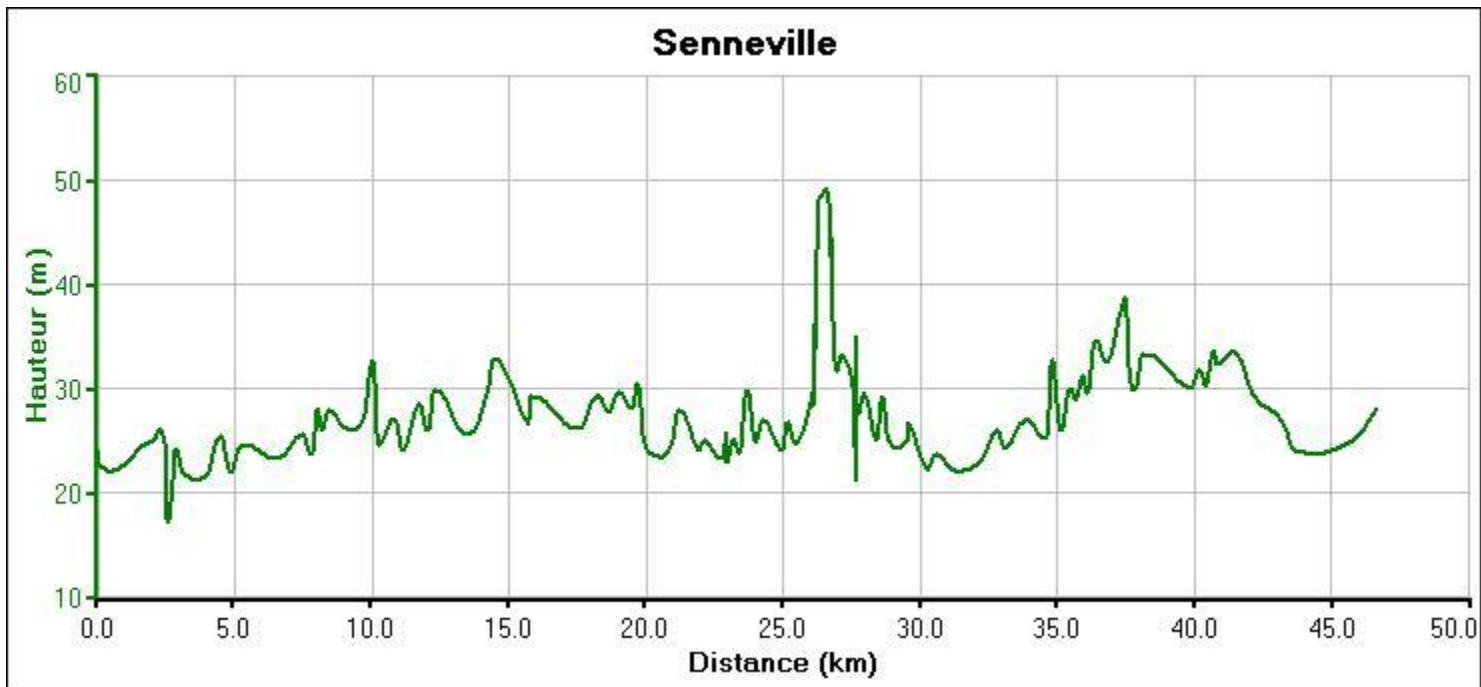

Senneville 43,2 Km

Summary: 35.5 kilometers (2 hours, 29 minutes)

Time	Km	Instruction	For	Toward
06:30	0.0	Depart Centre communautaire Sarto-Desnoyers [1335 Chemin Bord-du-Lac, Dorval QC] on Lakeshore Dr [Chemin Bord-du-Lac] (West)	2.2 km	
06:39	2.2	Bear LEFT (West) onto Lakeshore Rd [Chemin Bord-du-Lac]	5.8 km	
07:04	7.9	At Beaconsfield Yacht Club [26 Lakeshore Rd, Beaconsfield, QC, (514) 695-1272], stay on Lakeshore Rd (West)	0.9 km	
07:08	8.8	Bear RIGHT (North-West) onto Boulevard St-Charles	0.1 km	

07:09	9.0	Turn LEFT (West) onto Beaconsfield Blvd	2.3 km
07:20	11.3	Turn LEFT (South) onto Neveu Ave	90 m
<b>07:20</b>	<b>11.4</b>	<b>At École St-Rémi [16 Neveu Ave, Beaconsfield, QC, (514) 695-4021], stay on Neveu Ave (South)</b>	<b>100 m</b>
07:21	11.5	Bear RIGHT (South-West) onto Lakeshore Rd	2.0 km
07:30	13.5	Continue (West) on Rue Lakeshore	1.6 km
<b>07:37</b>	<b>15.2</b>	<b>At Hôtel de Ville Baie d'Urfé [20410 Rue Lakeshore, Baie-d'Urfé, QC, (514) 457-5324], stay on Rue Lakeshore (South-West)</b>	<b>1.6 km</b>
07:45	16.8	Continue (West) on Chemin Lakeshore	0.9 km
07:48	17.7	Bear RIGHT (West) onto Rue Ste-Anne	0.7 km
<b>07:51</b>	<b>18.3</b>	<b>At Hôtel de Ville Ste-Anne-de-Bellevu [109 Rue Ste-Anne, Ste-Anne-de-Bellevue, QC, (514) 457-5500], stay on Rue Ste-Anne (North-West)</b>	<b>0.7 km</b>
07:54	19.0	Turn LEFT (North-West) onto Chemin Senneville	0.9 km
<b>07:58</b>	<b>19.9</b>	<b>At Hôtel de Ville Senneville [35 Chemin Senneville, Senneville, QC, (514) 457-6020], stay on Chemin Senneville (North-West)</b>	<b>5.8 km</b>
08:17	25.7	Turn RIGHT (East) onto Chemin de l' Anse-À-l'Orme	2.5 km
<b>08:25</b>	<b>28.2</b>	<b>At Parc l'Anse-À-l'Orme [Chemin de l'Anse-À-l'Orme, Ste-Anne-de-Bellevue,</b>	<b>1.0 km</b>