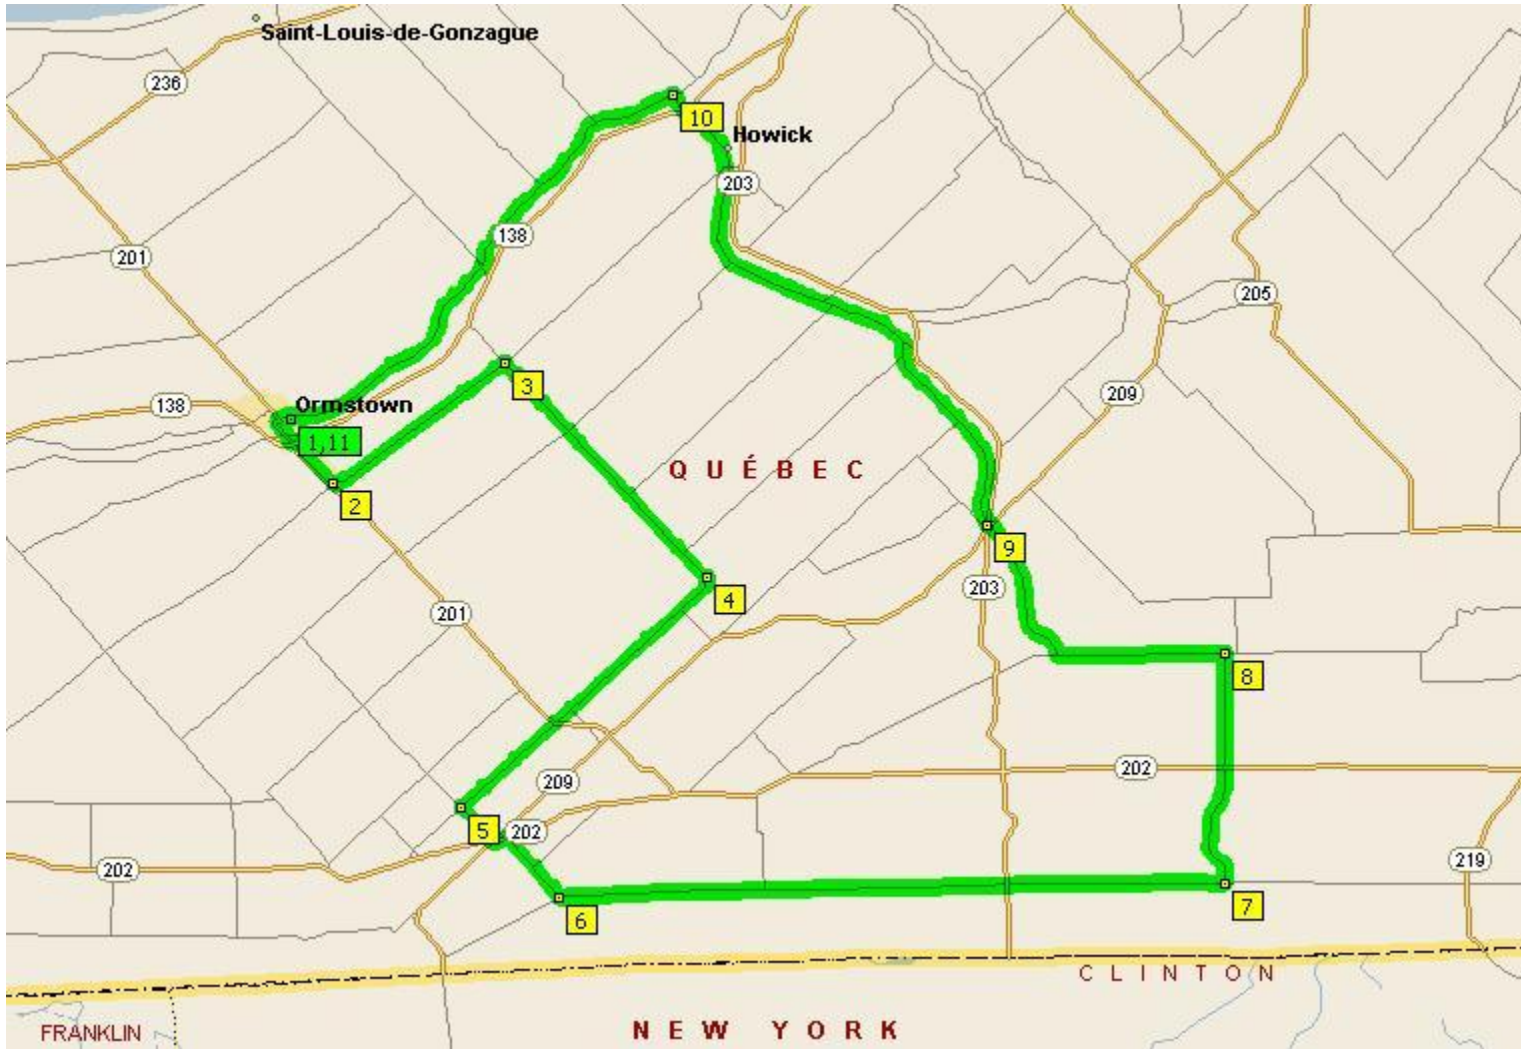

Ormstown 88.0 Km

Summary: 88,0 kilometers (5 hours, 31 minutes)

Time	Km	Instruction	For	Toward
10:00	0,0	Depart Ormstown on Local road(s) (North)	0,1 km	
10:00	0,1	Turn LEFT (West) onto Local road(s)	70 m	
10:01	0,2	Bear RIGHT (West) onto Local road(s)	20 m	
10:01	0,2	Bear LEFT (West) onto Local road(s)	0,2 km	
10:02	0,4	Continue (West) on HWY-201	0,9 km	
10:04	1,3	Turn LEFT (East) onto HWY-138	0,1 km	
10:05	1,4	Turn RIGHT (South-East) onto Local road(s)	1,4 km	
10:09	2,8	At near Ormstown, stay on Local road(s) (East)	5,3 km	
10:25	8,2	At near Ormstown, stay on Local road(s) (South-East)	7,5 km	
10:48	15,6	At near Aubrey, stay on Local road(s) (South)	4,9 km	
11:03	20,5	Rest break (1 mins)		
11:04	20,5	Stay on Local road(s) (South-West)	0,5 km	
11:05	21,0	Bear RIGHT (West) onto Local road(s)	3,2 km	
11:15	24,3	At near Churubusco, stay on Local road(s) (South-East)	1,2 km	
11:19	25,4	Turn LEFT (East) onto HWY-202	0,4 km	
11:21	25,8	Turn RIGHT (South-East) onto Local road(s)	1,0 km	

11:24	26,8	Bear RIGHT (South) onto Local road(s)	1,0 km
11:27	27,8	At near Clinton Mills, stay on Local road(s) (East)	16,9 km
12:17	44,8	Arrive near Mooers Forks	
13:17	44,8	Depart near Mooers Forks on Local road(s) (North)	6,1 km
13:36	50,9	At near Saint-Chrysostome, stay on Local road(s) (West)	4,3 km
13:48	55,1	Turn RIGHT (North) onto Local road(s)	3,3 km
13:58	58,4	Bear RIGHT (North-West) onto Local road(s)	0,6 km
14:01	59,0	Continue (West) on HWY-209	90 m
14:01	59,1	At HWY-209, Saint-Chrysostome QC, turn RIGHT (North) onto Local road(s)	5,5 km
14:18	64,7	Rest break (1 mins)	
14:19	64,7	Bear LEFT (North-West) onto Local road(s)	4,9 km
14:33	69,5	Bear RIGHT (North-West) onto Local road(s)	2,3 km
14:40	71,8	Turn LEFT (North) onto Local road(s)	0,2 km
14:41	72,1	Bear RIGHT (North) onto Local road(s)	0,6 km
14:43	72,7	Bear LEFT (North-West) onto Local road(s)	1,2 km
14:46	73,8	Bear LEFT (West) onto Local road(s)	0,1 km
14:47	74,0	Bear LEFT (West) onto HWY-138	30 m