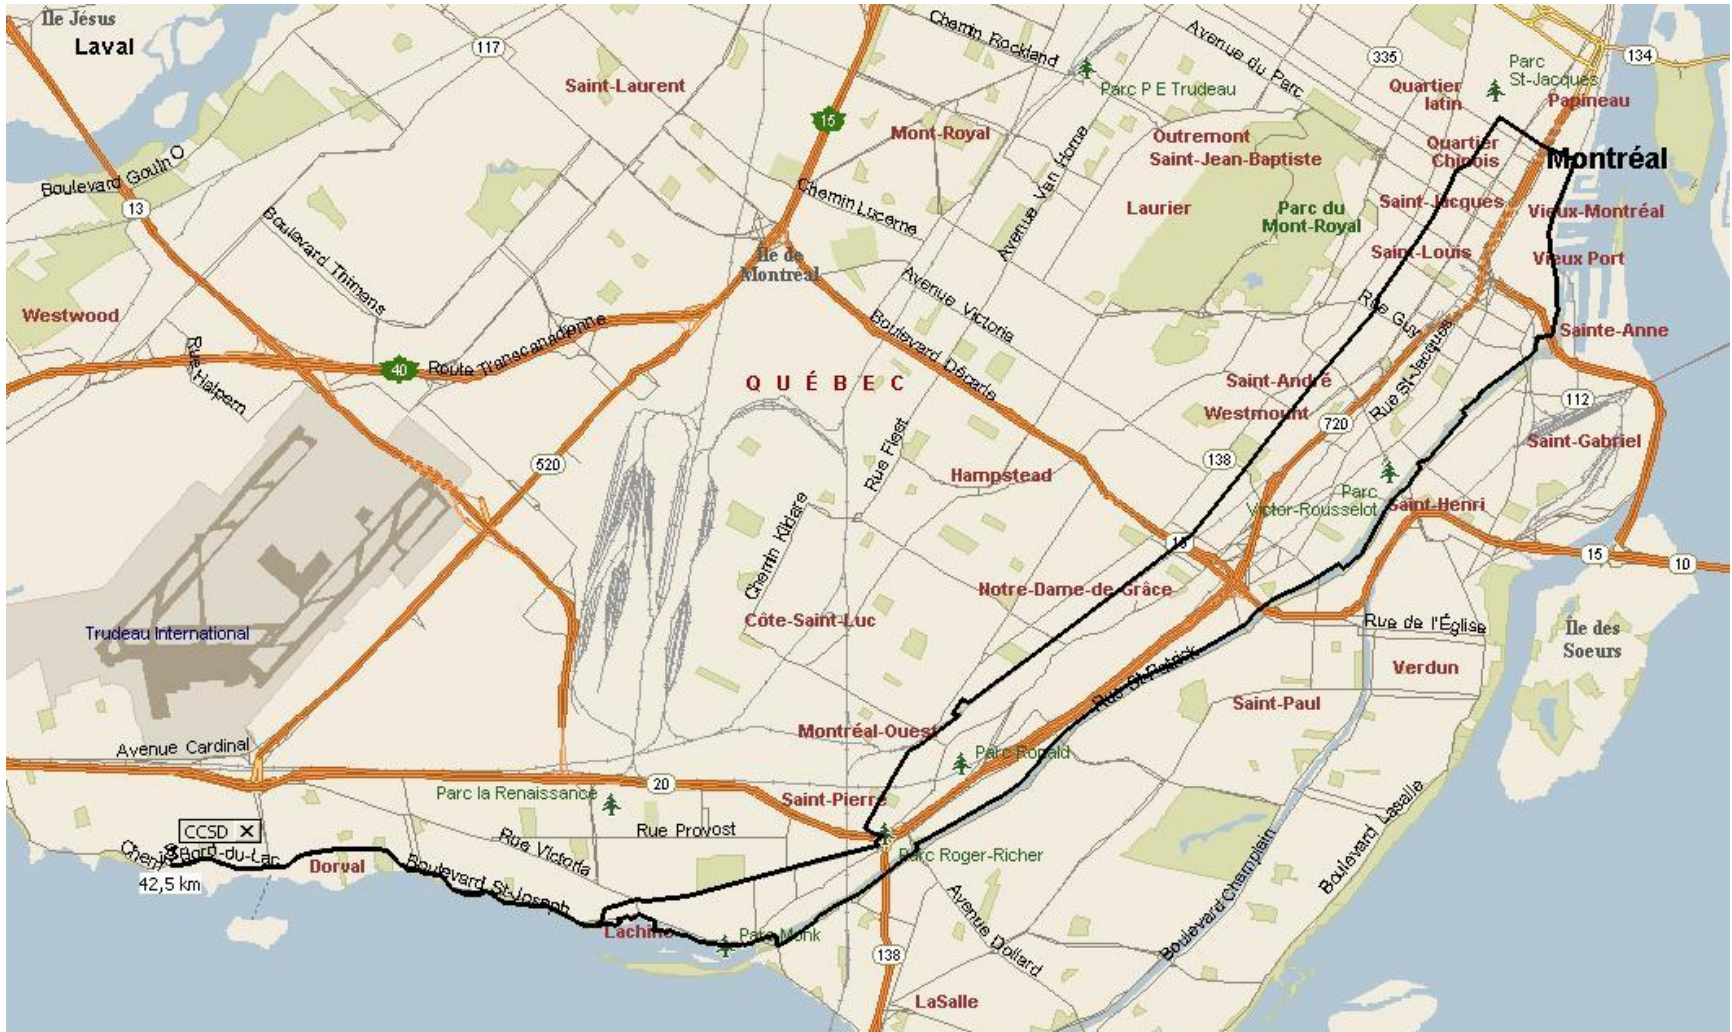

# Maisonneuve 43.2 Km

Summary: 43,3 kilometers (3 hours, 58 minutes)

Time	Km	Instruction	For	Toward
18:30	0,0	<b>Depart CCSD [1335 Chemin Bord-du-Lac, Dorval QC] on Chemin Bord-du-Lac [Lakeshore Dr] (East)</b>	<b>2,8</b>	<b>km</b>
18:52	2,8	Road name changes to Boulevard St-Joseph	3,8	km
19:23	6,6	<b>At Le Musée du Commerce de la Fourrure, stay on Boulevard St-Joseph (East)</b>	<b>0,5</b>	<b>km</b>
19:27	7,1	Bear RIGHT (East) onto Chemin du Musée	0,4	km
19:31	7,4	Turn LEFT (East) onto Rue St-Patrick	20	m

19:31	7,5	Rest break (1 mins)	
19:32	7,5	Stay on Rue St-Patrick (East)	1,1 km
19:37	8,5	Turn LEFT to stay on Rue St-Patrick	0,9 km
<b>19:40</b>	<b>9,4</b>	<b>At 9504 Rue St-Patrick, Lasalle QC, stay on Rue St-Patrick (East)</b>	<b>5,9 km</b>
<b>20:05</b>	<b>15,3</b>	<b>At 3964 Rue St-Patrick, Montréal QC, stay on Rue St-Patrick (North-East)</b>	<b>3,0 km</b>
20:18	18,4	Bear LEFT (North) onto RTE-112 [Rue Wellington]	0,5 km
20:21	18,9	Keep STRAIGHT onto Rue Wellington	0,7 km
20:23	19,6	Turn RIGHT (East) onto Rue McGill	0,2 km
20:24	19,7	Turn LEFT (North) onto Rue de la Commune O	0,2 km
<b>20:25</b>	<b>19,9</b>	<b>At Port de Montréal, road name changes to Rue de la Commune W</b>	<b>0,2 km</b>
20:26	20,1	Road name changes to Rue de la Commune O	0,4 km
20:27	20,4	Road name changes to Rue de la Commune (W)	0,7 km
20:30	21,2	Turn LEFT (West) onto Rue Berri	20 m
<b>20:30</b>	<b>21,2</b>	<b>At Rue Berri, Montréal QC, stay on Rue Berri (West)</b>	<b>0,8 km</b>
20:32	22,0	Rest break (1 mins)	
20:33	22,0	Stay on Rue Berri (West)	0,1 km

### ***SUMMARY***

Driving distance: 43,3 kilometers  
Trip duration: 3 hours, 58 minutes  
Driving time: 3 hours, 55 minutes  
Cost: 0,00 \$