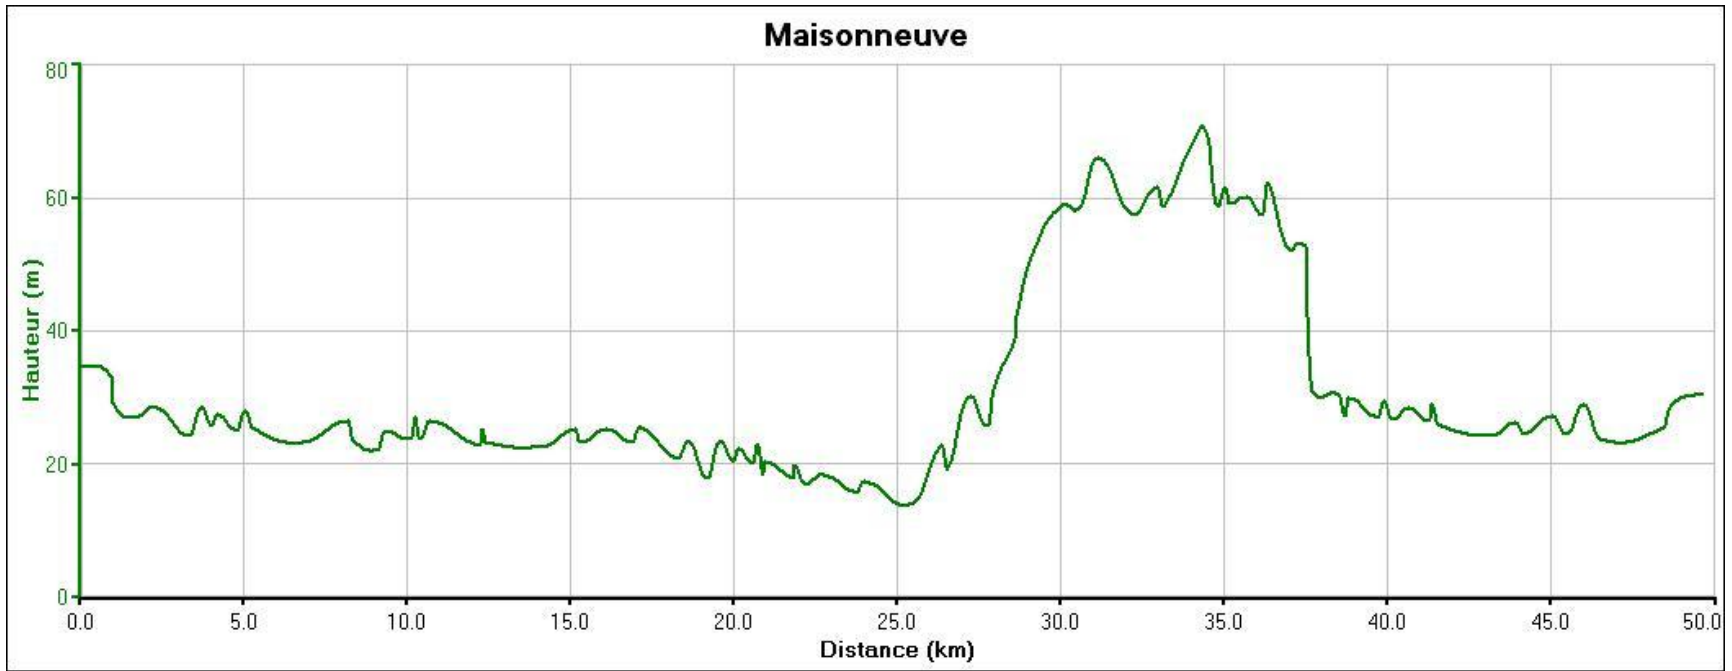

# Maisonneuve 43.2 Km

Summary: 43,3 kilometers (3 hours, 58 minutes)

Time	Km	Instruction	For	Toward
18:30	0,0	<b>Depart CCSD [1335 Chemin Bord-du-Lac, Dorval QC] on Chemin Bord-du-Lac [Lakeshore Dr] (East)</b>	<b>2,8</b>	<b>km</b>
18:52	2,8	Road name changes to Boulevard St-Joseph	3,8	km
19:23	6,6	<b>At Le Musée du Commerce de la Fourrure, stay on Boulevard St-Joseph (East)</b>	<b>0,5</b>	<b>km</b>
19:27	7,1	Bear RIGHT (East) onto Chemin du Musée	0,4	km
19:31	7,4	Turn LEFT (East) onto Rue St-Patrick	20	m

19:31	7,5	Rest break (1 mins)	
19:32	7,5	Stay on Rue St-Patrick (East)	1,1 km
19:37	8,5	Turn LEFT to stay on Rue St-Patrick	0,9 km
<b>19:40</b>	<b>9,4</b>	<b>At 9504 Rue St-Patrick, Lasalle QC, stay on Rue St-Patrick (East)</b>	<b>5,9 km</b>
<b>20:05</b>	<b>15,3</b>	<b>At 3964 Rue St-Patrick, Montréal QC, stay on Rue St-Patrick (North-East)</b>	<b>3,0 km</b>
20:18	18,4	Bear LEFT (North) onto RTE-112 [Rue Wellington]	0,5 km
20:21	18,9	Keep STRAIGHT onto Rue Wellington	0,7 km
20:23	19,6	Turn RIGHT (East) onto Rue McGill	0,2 km
20:24	19,7	Turn LEFT (North) onto Rue de la Commune O	0,2 km
<b>20:25</b>	<b>19,9</b>	<b>At Port de Montréal, road name changes to Rue de la Commune W</b>	<b>0,2 km</b>
20:26	20,1	Road name changes to Rue de la Commune O	0,4 km
20:27	20,4	Road name changes to Rue de la Commune (W)	0,7 km
20:30	21,2	Turn LEFT (West) onto Rue Berri	20 m
<b>20:30</b>	<b>21,2</b>	<b>At Rue Berri, Montréal QC, stay on Rue Berri (West)</b>	<b>0,8 km</b>
20:32	22,0	Rest break (1 mins)	
20:33	22,0	Stay on Rue Berri (West)	0,1 km

### ***SUMMARY***

Driving distance: 43,3 kilometers  
Trip duration: 3 hours, 58 minutes  
Driving time: 3 hours, 55 minutes  
Cost: 0,00 \$