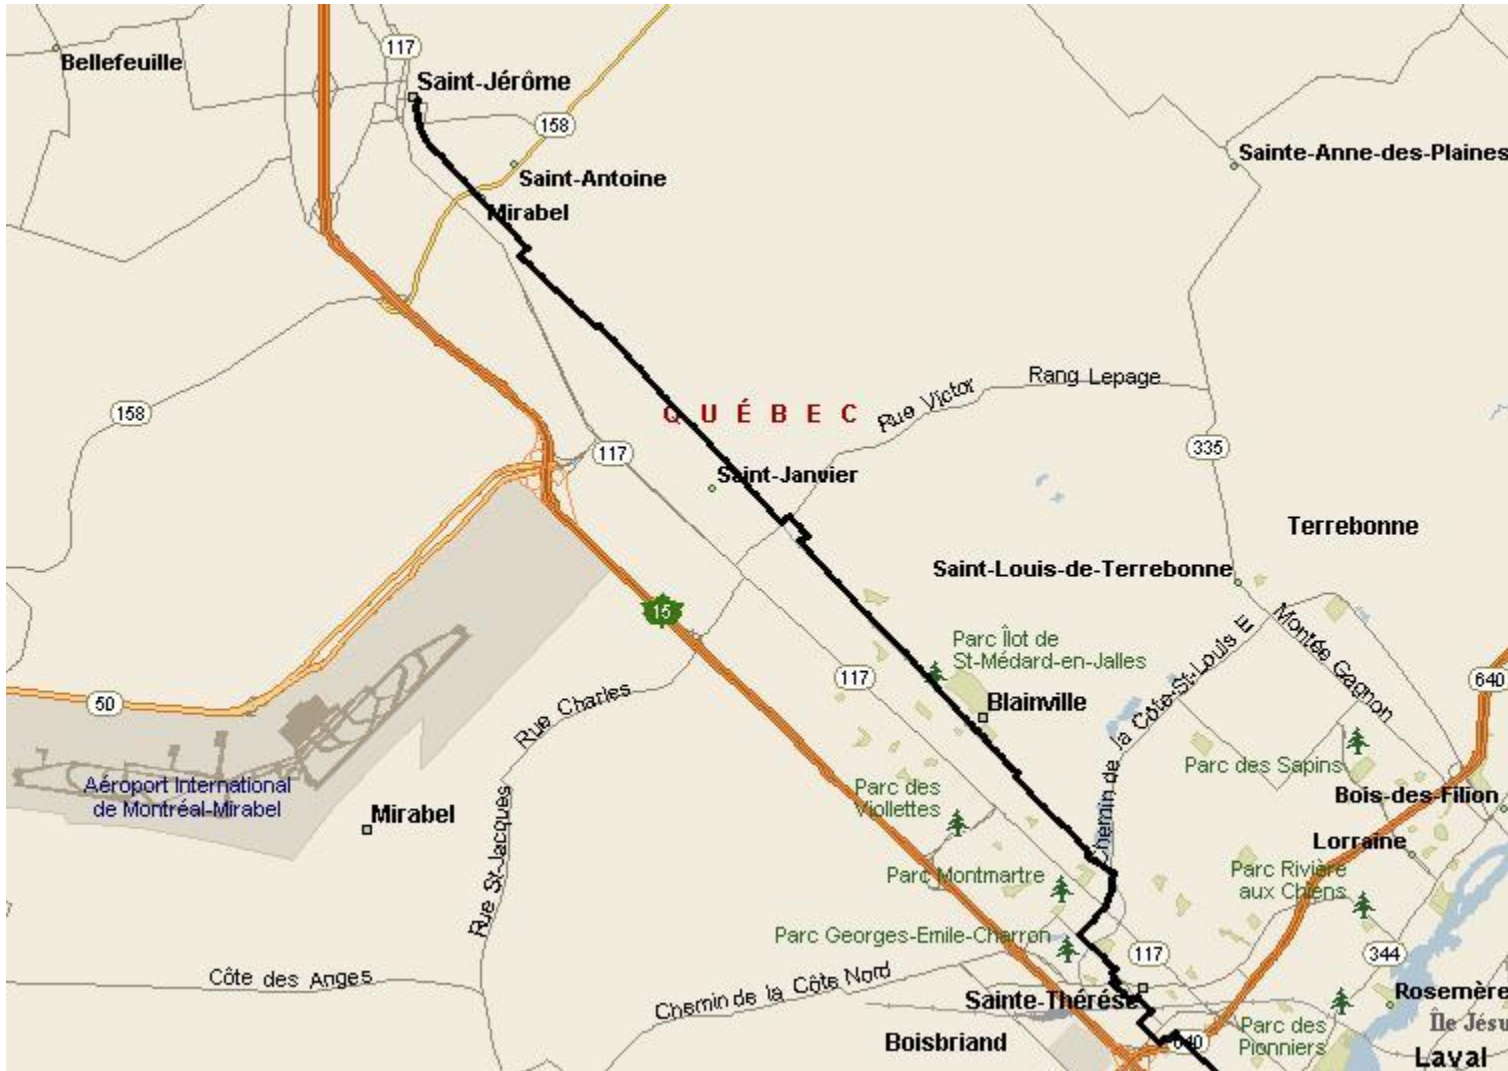

Blainville 42.6 Km

Summary: 42,6 kilometers (3 hours, 44 minutes)

Time	Km	Instruction	For	Toward
09:30	0,0	Depart Rue de l'Eglise, Sainte-Thérèse QC on Rue de l'Eglise (North)	0,2 km	
09:31	0,2	Turn RIGHT (North-East) onto Rue St-Charles	90 m	
09:32	0,3	Turn LEFT (North-West) onto Rue St-Louis	0,9 km	
09:36	1,1	Turn RIGHT (North-East) onto Ch de la Cote-St-Louis O	0,2 km	
09:37	1,3	Continue (North-East) on Ch Cote St-Louis	0,2 km	
09:37	1,5	At Ch Cote St-Louis, Sainte-Thérèse QC, bear LEFT (North) onto Ch de Cote-St-Louis O	0,3 km	
09:39	1,8	Turn LEFT (North-West) onto HWY-117 [Boul Cure-Labelle]	15,4 km	
10:31	17,1	Turn RIGHT (North-East) onto Rue du Boise	0,4 km	
10:32	17,6	Rest break (1 mins)		
10:33	17,6	Stay on Rue du Boise (North-East)	0,2 km	
10:34	17,8	At 930 Rue du Boise, Saint-Antoine QC, turn LEFT (North-West) onto 20 Av (S)	2,2 km	
10:44	19,9	Continue (North-West) on Rue Melancon	0,5 km	
10:47	20,4	Continue (North) on Rue O'Shea	0,4 km	
10:49	20,9	Turn LEFT (West) onto Rue Parent	0,3 km	
10:51	21,2	Turn RIGHT (North) onto Rue Ste-Anne	0,1 km	
10:52	21,3	Arrive Saint-Jérôme		
11:52	21,3	Depart Saint-Jérôme on Rue Ste-Anne	0,1 km	