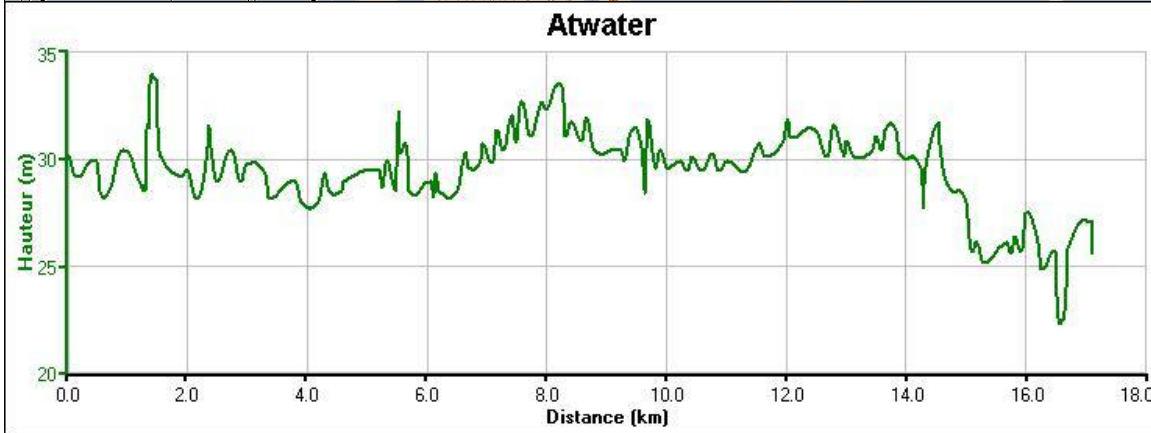

Atwater 33,5 Km

From: CCSD **To:** CCSD

Driving Distance: 33,1 kilometers **Time:** 1 hour, 39 minutes

Summary: 33,1 kilometers (1 hour, 39 minutes)

Time	Km	Instruction	For	Toward
18:30	0,0	Depart CCSD [1335 Chemin Bord-du-Lac, Dorval QC] on Chemin Bord-du-Lac [Lakeshore Dr] (East)	2,8 km	
18:39	2,8	Road name changes to Boulevard St-Joseph	4,3 km	
18:54	7,1	Bear RIGHT (East) onto Chemin du Musée	0,4 km	
18:56	7,4	At Chemin du Musée, Lasalle QC, turn LEFT (East) onto Rue St-Patrick	1,1 km	
18:57	8,5	Turn LEFT to stay on Rue St-Patrick	8,0 km	

19:12	16,5	Arrive 99 Avenue Atwater, Montréal QC	
19:27	16,5	Depart 99 Avenue Atwater, Montréal QC on Rue St-Patrick (South-West)	8,0 km
19:41	24,6	Turn RIGHT to stay on Rue St-Patrick	1,1 km
19:42	25,6	At Chemin du Musée, Lasalle QC, turn RIGHT (North) onto Chemin du Musée	0,4 km
19:44	26,0	Bear LEFT (West) onto Boulevard St-Joseph	4,3 km
19:59	30,3	Road name changes to Chemin Bord-du-Lac [Lakeshore Dr]	2,8 km
20:09	33,1	Arrive CCSD [1335 Chemin Bord-du-Lac, Dorval QC]	

SUMMARY

Driving distance: 33,1 kilometers
 Trip duration: 1 hour, 39 minutes
 Driving time: 1 hour, 24 minutes
 Cost: 0,00 \$