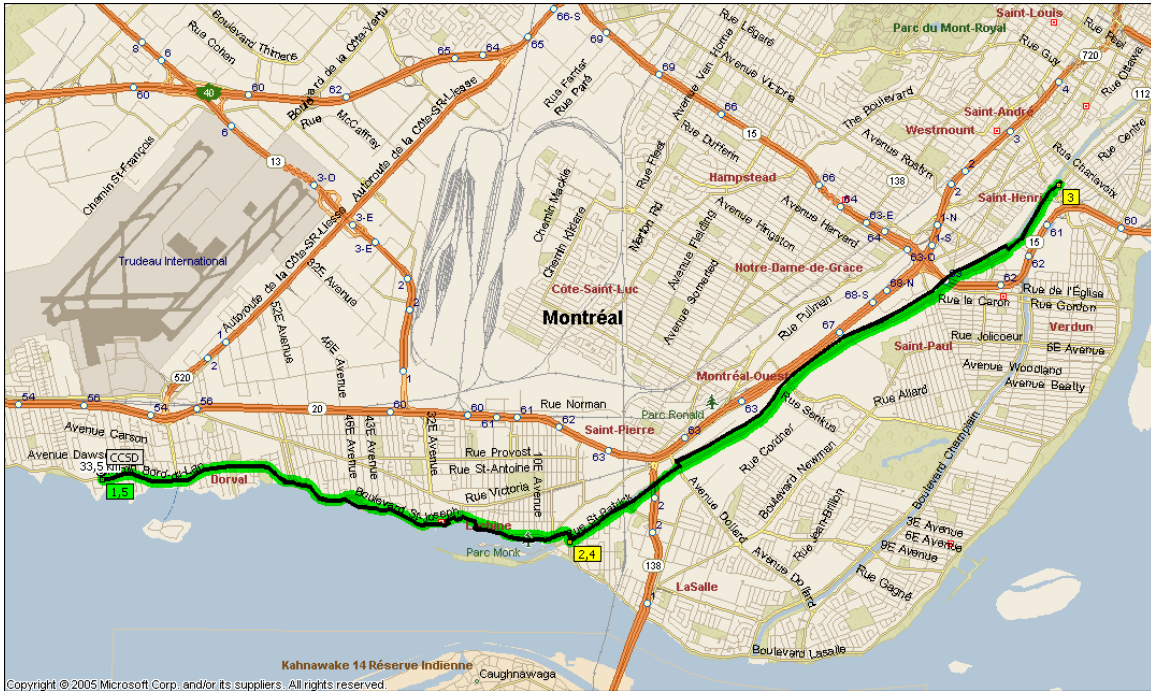

Atwater 33,5 Km

From: CCSD **To:** CCSD

Driving Distance: 33,1 kilometers **Time:** 1 hour, 39 minutes

Summary: 33,1 kilometers (1 hour, 39 minutes)

Time	Km	Instruction	For	Toward
18:30	0,0	Depart CCSD [1335 Chemin Bord-du-Lac, Dorval QC] on Chemin Bord-du-Lac [Lakeshore Dr] (East)	2,8 km	
18:39	2,8	Road name changes to Boulevard St-Joseph	4,3 km	
18:54	7,1	Bear RIGHT (East) onto Chemin du Musée	0,4 km	
18:56	7,4	At Chemin du Musée, Lasalle QC, turn LEFT (East) onto Rue St-Patrick	1,1 km	
18:57	8,5	Turn LEFT to stay on Rue St-Patrick	8,0 km	

19:12	16,5	Arrive 99 Avenue Atwater, Montréal QC	
19:27	16,5	Depart 99 Avenue Atwater, Montréal QC on Rue St-Patrick (South-West)	8,0 km
19:41	24,6	Turn RIGHT to stay on Rue St-Patrick	1,1 km
19:42	25,6	At Chemin du Musée, Lasalle QC, turn RIGHT (North) onto Chemin du Musée	0,4 km
19:44	26,0	Bear LEFT (West) onto Boulevard St-Joseph	4,3 km
19:59	30,3	Road name changes to Chemin Bord-du-Lac [Lakeshore Dr]	2,8 km
20:09	33,1	Arrive CCSD [1335 Chemin Bord-du-Lac, Dorval QC]	

SUMMARY

Driving distance: 33,1 kilometers
 Trip duration: 1 hour, 39 minutes
 Driving time: 1 hour, 24 minutes
 Cost: 0,00 \$